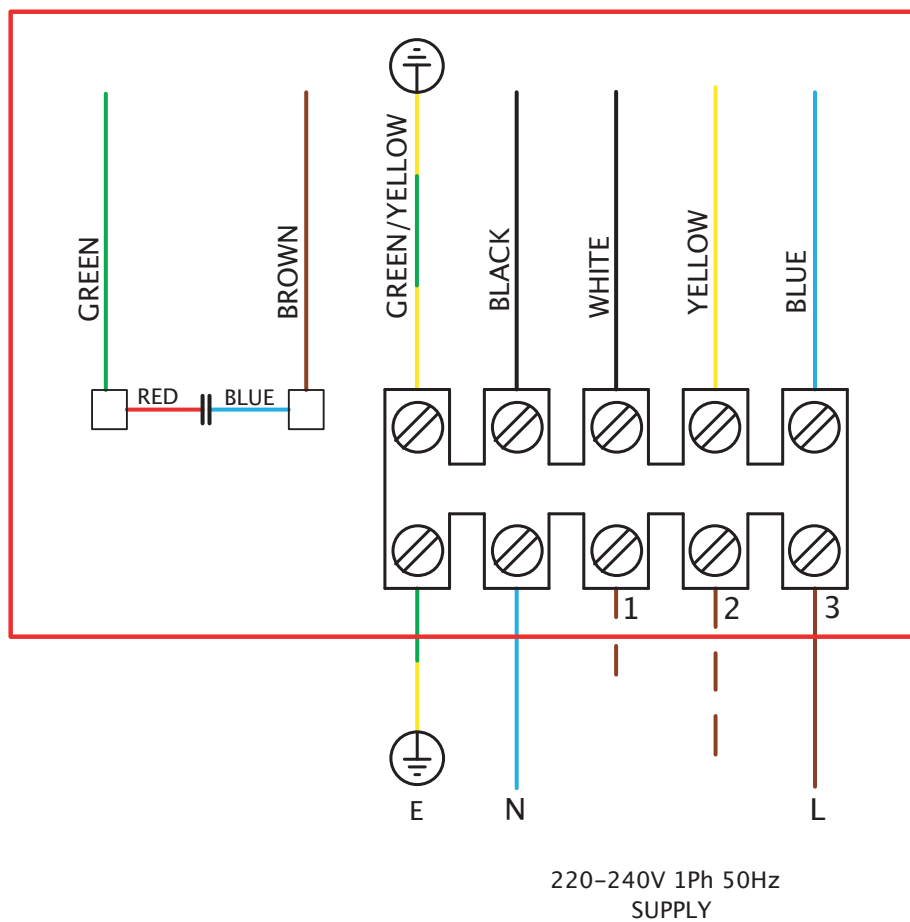

Wiring Diagrams

EZIFIT SEIE 220V-240V SINGLE PHASE

- 1 = LOW SPEED
- 2 = MEDIUM SPEED
- 3 = HIGH SPEED

Wiring Diagrams

EZIFIT SEWE 220V-240V SINGLE PHASE