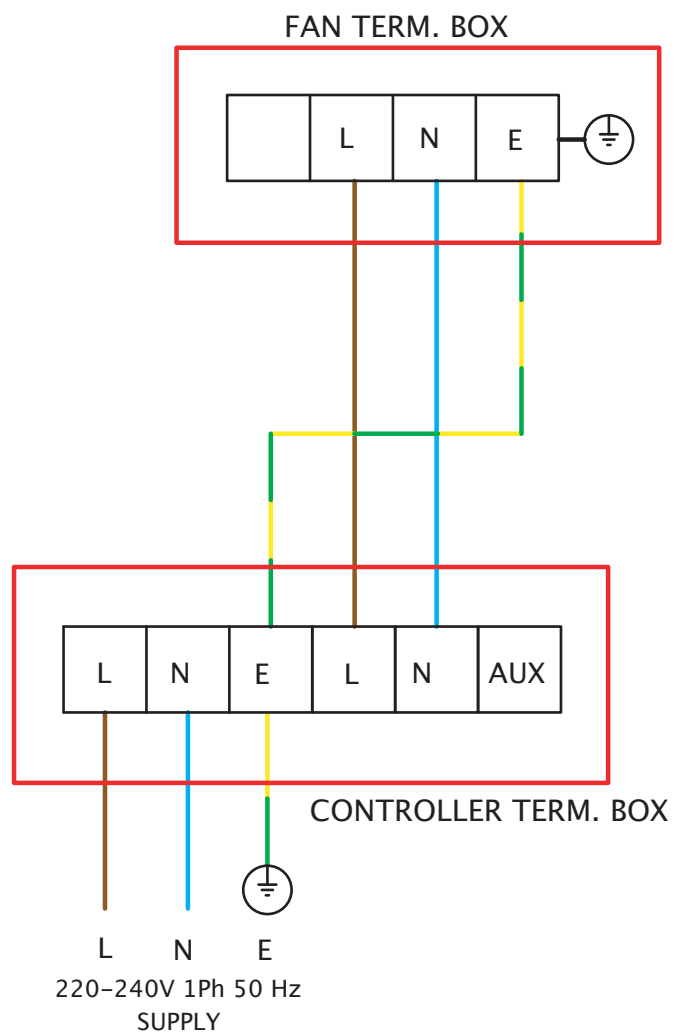

Wiring Diagrams

JETFLOW SJ 220V-240V SINGLE PHASE

Wiring Diagrams

JETFLOW SJ 220V-240V SINGLE PHASE C/W TC

VARIABLE SPEED CONNECTION
CONTROLLER TYPE: 149-TC**1

Wiring Diagrams

JETFLOW SJ 220V-240V SINGLE PHASE C/W EL21

VARIABLE SPEED CONNECTION
CONTROLLER TYPE: 149-EL21