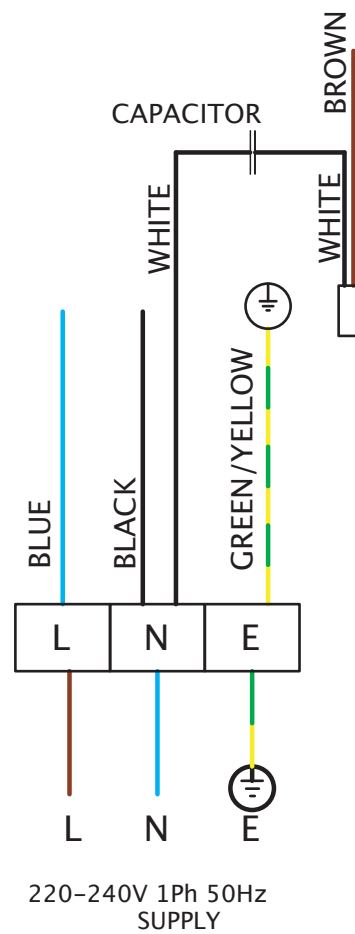

Wiring Diagrams

MINIFLOW SAMF 220V-240V SINGLE PHASE

FIXED SPEED CONNECTION

Wiring Diagrams

MINIFLOW SAMF 220V-240V SINGLE PHASE C/W EL31

VARIABLE SPEED CONNECTION CONTROLLER TYPES: 149-EL31