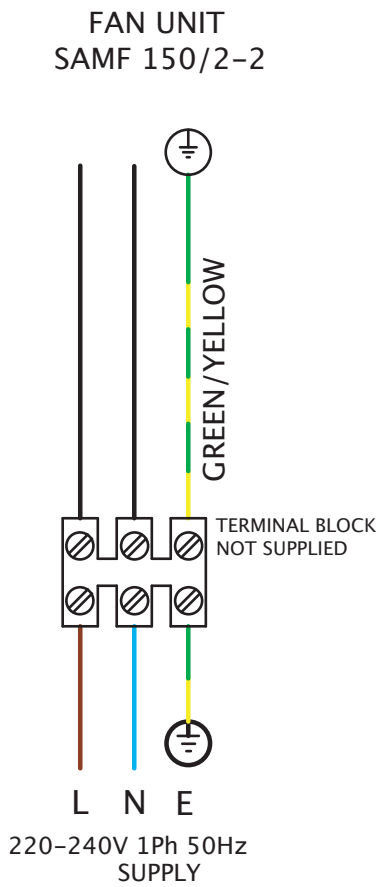

Wiring Diagrams

MINIFLOW SAMF 220V-240V SINGLE PHASE

FIXED SPEED CONNECTION

Wiring Diagrams

MINIFLOW SAMF 220V-240V SINGLE PHASE C/W EL31

VARIABLE SPEED CONNECTION CONTROLLER TYPES: 149-EL31