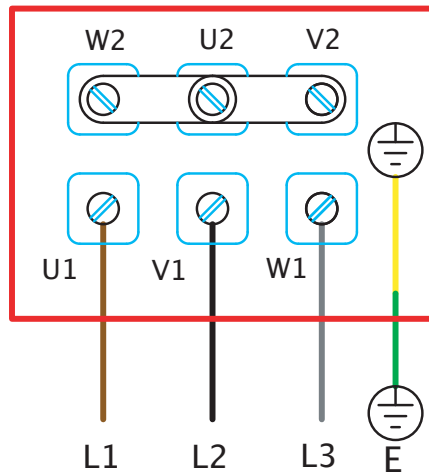

Wiring Diagrams

BIFLOW SB 220V-240V SINGLE PHASE

Wiring Diagrams

BIFLOW SB 380V-440V THREE PHASE

FIXED SPEED STAR CONNECTION

380-440V 3PH 50Hz
SUPPLY