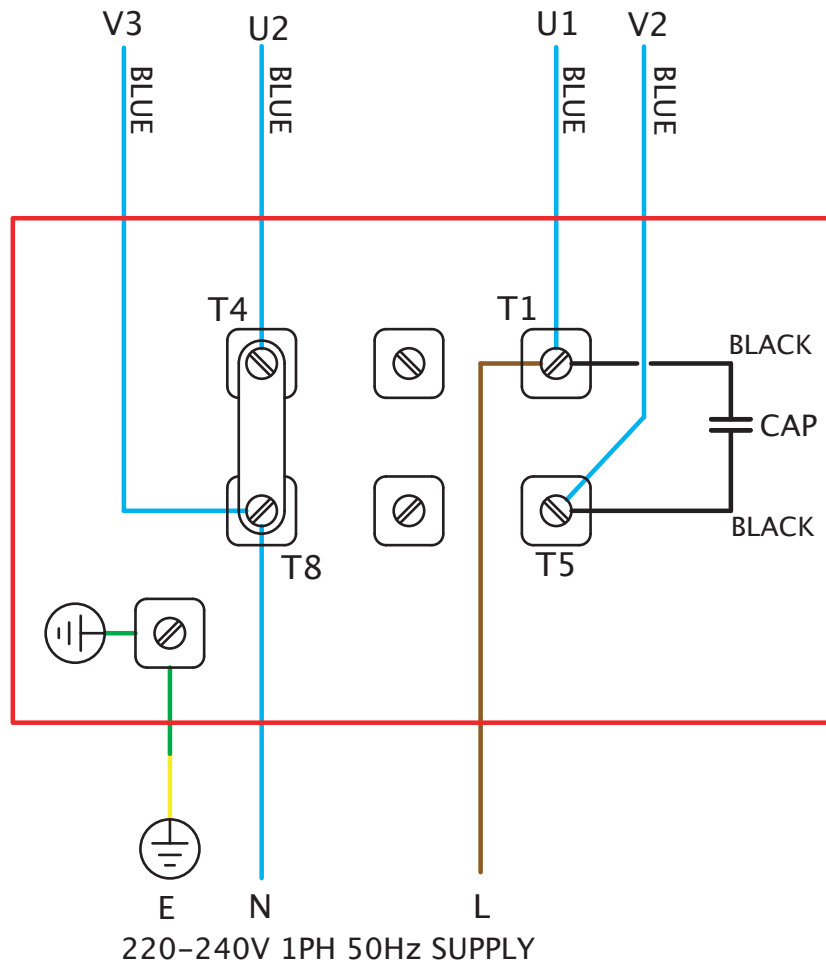

Wiring Diagrams

BIFLOW SB 220V-240V SINGLE PHASE

Wiring Diagrams

BIFLOW SB 380V-440V THREE PHASE

FIXED SPEED STAR CONNECTION

380-440V 3PH 50Hz
SUPPLY