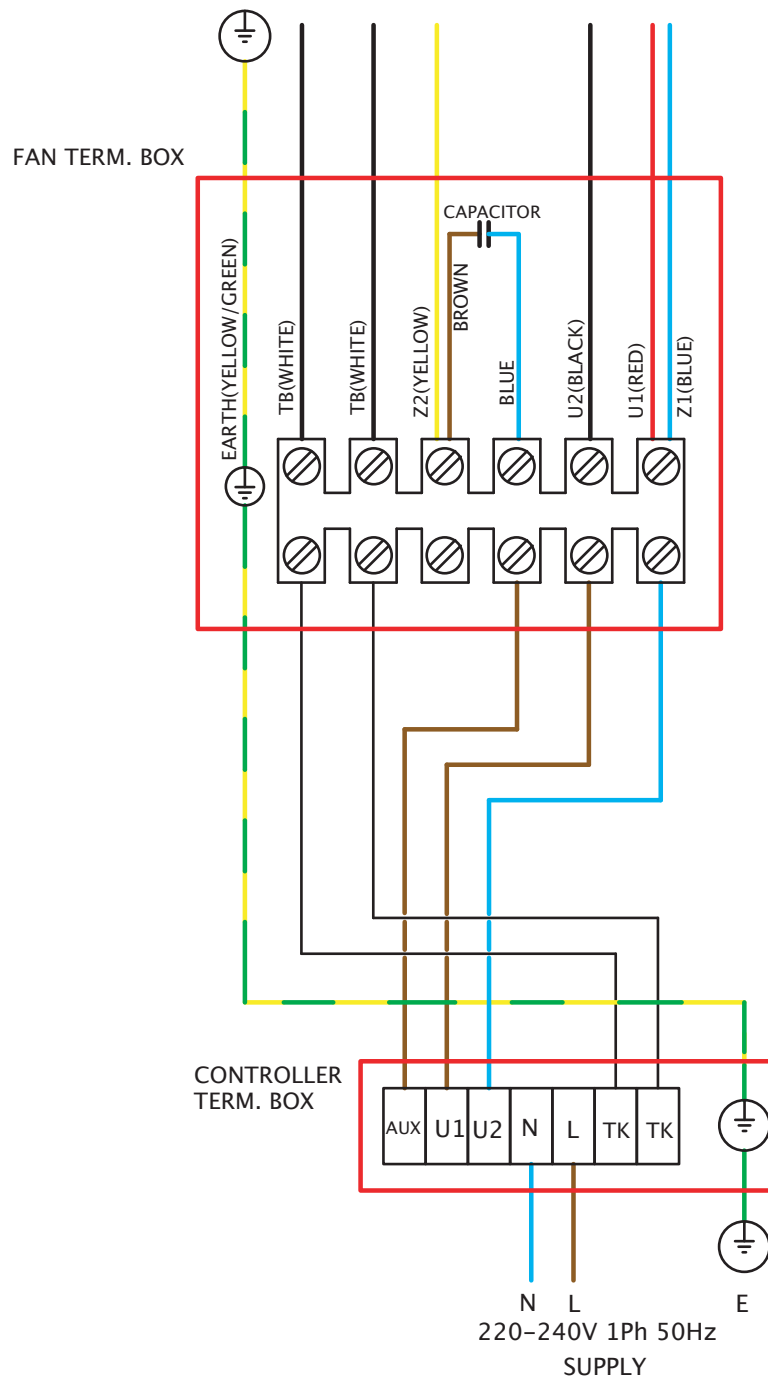

Wiring Diagrams

COMPACT SCDA 220V-240V SINGLE PHASE

FIXED SPEED CONNECTION

Wiring Diagrams

COMPACT SCDA 220V-240V SINGLE PHASE C/W EL31TK / EL61TK

VARIABLE SPEED CONNECTION CONTROLLER TYPES: 149-EL31TK 149-EL61TK

Wiring Diagrams

COMPACT SCDA 220V-240V SINGLE PHASE C/W TC

VARIABLE SPEED CONNECTION CONTROLLER TYPES: 149-TC12 149-TC14 149-TC18 149-TC110