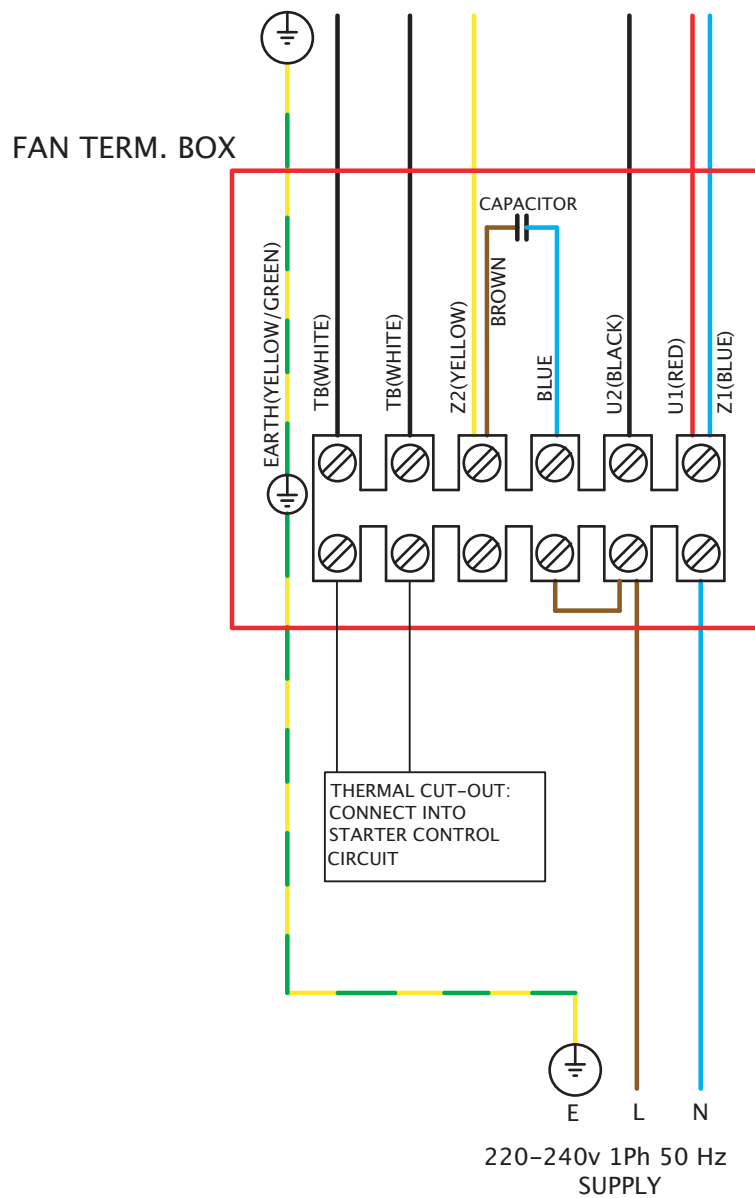

Wiring Diagrams

COMPACT SCDA 220V-240V SINGLE PHASE

FIXED SPEED CONNECTION

Wiring Diagrams

COMPACT SCDA 220V-240V SINGLE PHASE C/W EL31TK / EL61TK

VARIABLE SPEED CONNECTION CONTROLLER TYPES: 149-EL31TK 149-EL61TK

Wiring Diagrams

COMPACT SCDA 220V-240V SINGLE PHASE C/W TC

VARIABLE SPEED CONNECTION CONTROLLER TYPES: 149-TC12 149-TC14 149-TC18 149-TC110