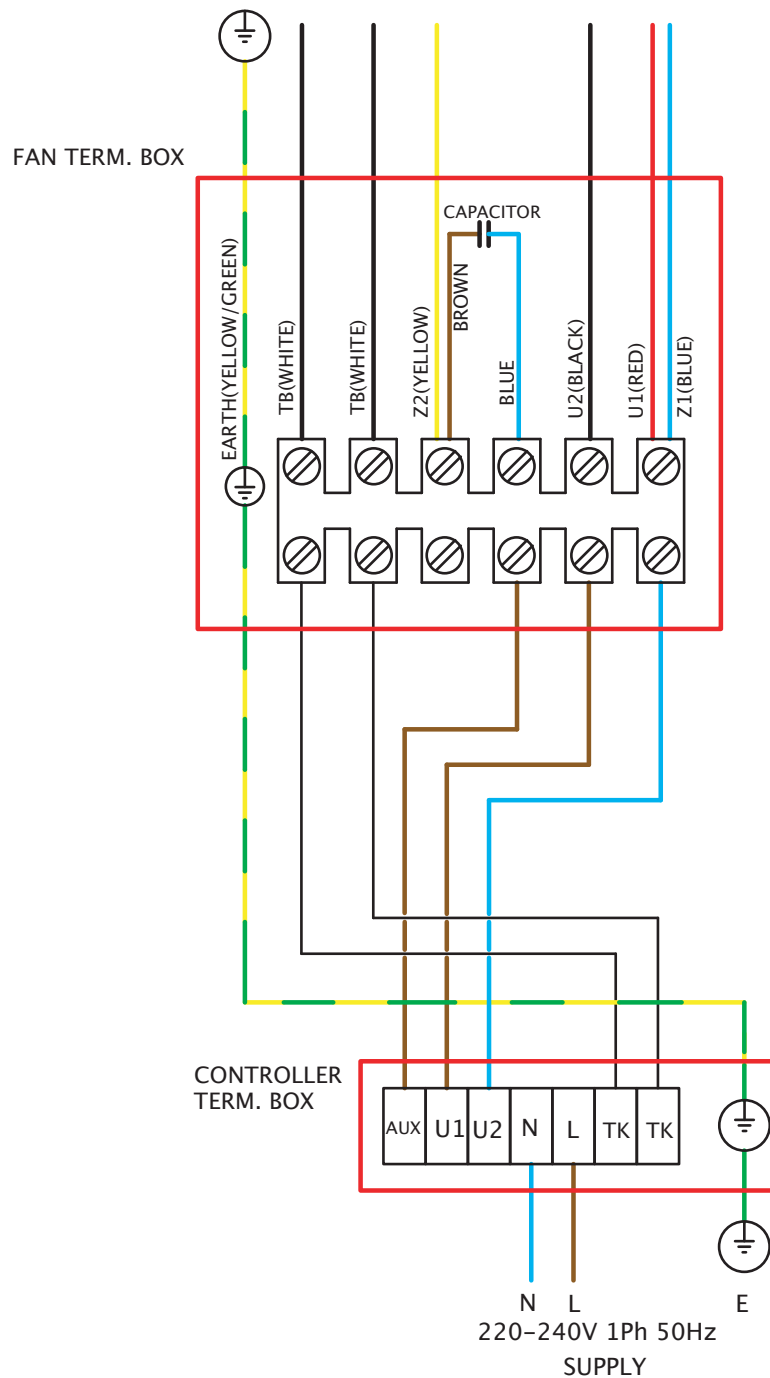

Wiring Diagrams

COMPACT SCD 220V-240V SINGLE PHASE

FIXED SPEED CONNECTION

Wiring Diagrams

COMPACT SCD 220V-240V SINGLE PHASE C/W EL31TK / EL61TK

VARIABLE SPEED CONNECTION CONTROLLER TYPES: 149-EL31TK 149-EL61TK

Wiring Diagrams

COMPACT SCD 220V-240V SINGLE PHASE C/W TC

VARIABLE SPEED CONNECTION CONTROLLER TYPES: 149-TC12 149-TC14 149-TC18 149-TC110

Wiring Diagrams

COMPACT SCD 380V-440V THREE PHASE

FIXED SPEED CONNECTION

Wiring Diagrams

COMPACT SCD 380V-440V THREE PHASE C/W TC

VARIABLE SPEED CONNECTION CONTROLLER TYPE: 149-TC3**