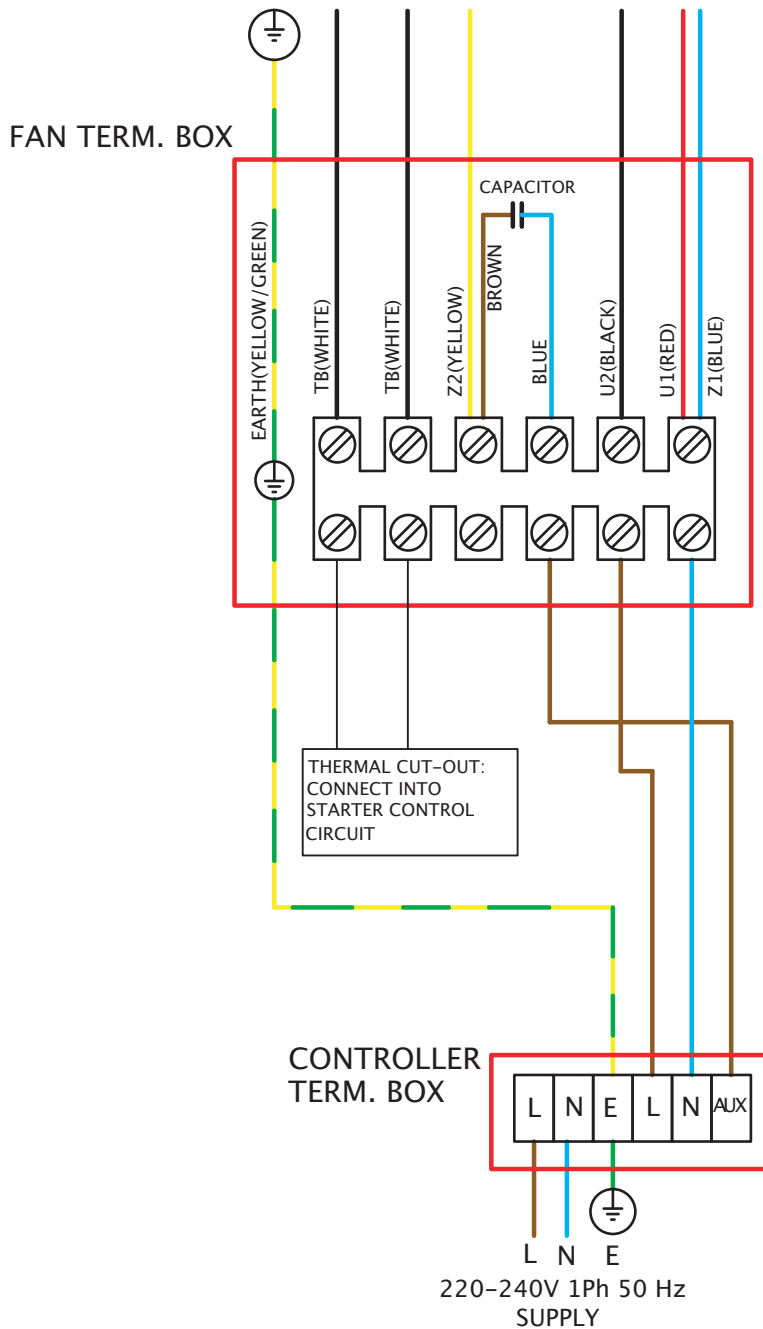

Wiring Diagrams

COMPACT SCD 220V-240V SINGLE PHASE

FIXED SPEED CONNECTION

Wiring Diagrams

COMPACT SCD 220V-240V SINGLE PHASE C/W EL31TK / EL61TK

VARIABLE SPEED CONNECTION CONTROLLER TYPES: 149-EL31TK 149-EL61TK

Wiring Diagrams

COMPACT SCD 220V-240V SINGLE PHASE C/W TC

VARIABLE SPEED CONNECTION CONTROLLER TYPES: 149-TC12 149-TC14 149-TC18 149-TC110

Wiring Diagrams

COMPACT SCD 380V-440V THREE PHASE

FIXED SPEED CONNECTION

Wiring Diagrams

COMPACT SCD 380V-440V THREE PHASE C/W TC

VARIABLE SPEED CONNECTION CONTROLLER TYPE: 149-TC3**