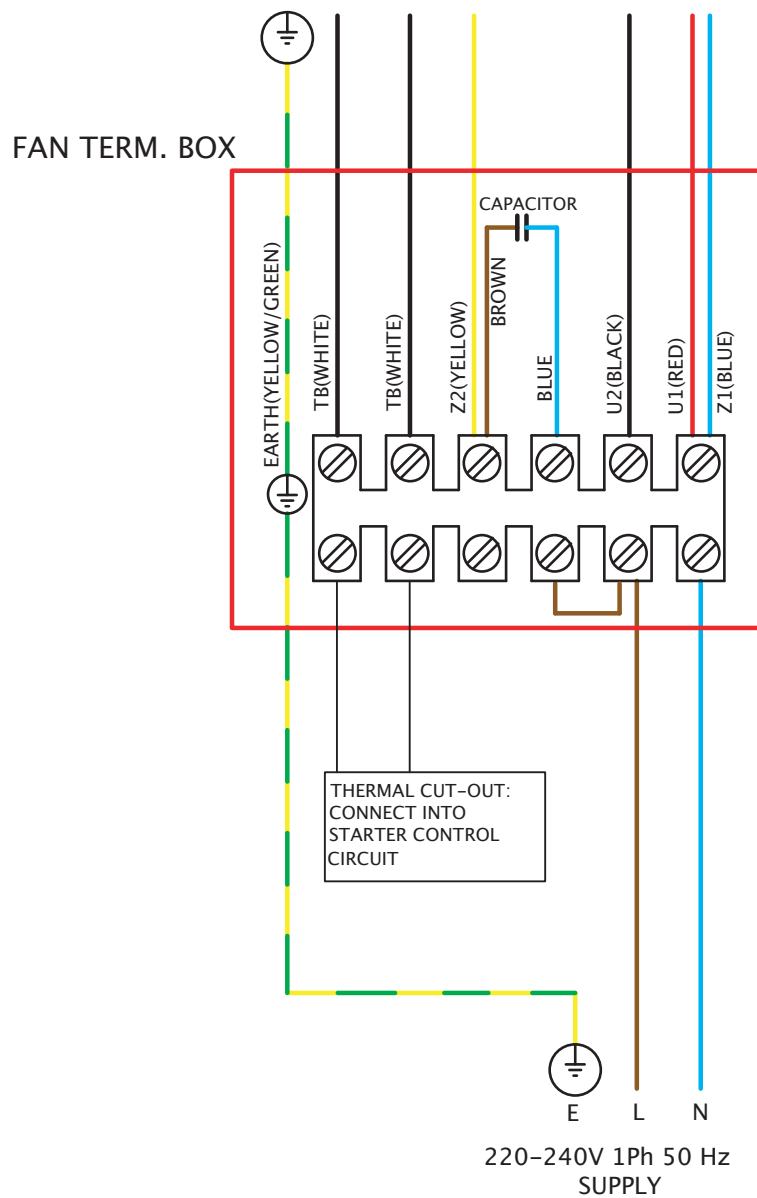

Wiring Diagrams

COMPACT SCD 220V-240V SINGLE PHASE

FIXED SPEED CONNECTION

Wiring Diagrams

COMPACT SCD 220V-240V SINGLE PHASE C/W EL31TK / EL61TK

VARIABLE SPEED CONNECTION CONTROLLER TYPES: 149-EL31TK 149-EL61TK

Wiring Diagrams

COMPACT SCD 220V-240V SINGLE PHASE C/W TC

VARIABLE SPEED CONNECTION CONTROLLER TYPES: 149-TC12 149-TC14 149-TC18 149-TC110

Wiring Diagrams

COMPACT SCD 380V-440V THREE PHASE

FIXED SPEED CONNECTION

Wiring Diagrams

COMPACT SCD 380V-440V THREE PHASE C/W TC

VARIABLE SPEED CONNECTION CONTROLLER TYPE: 149-TC3**