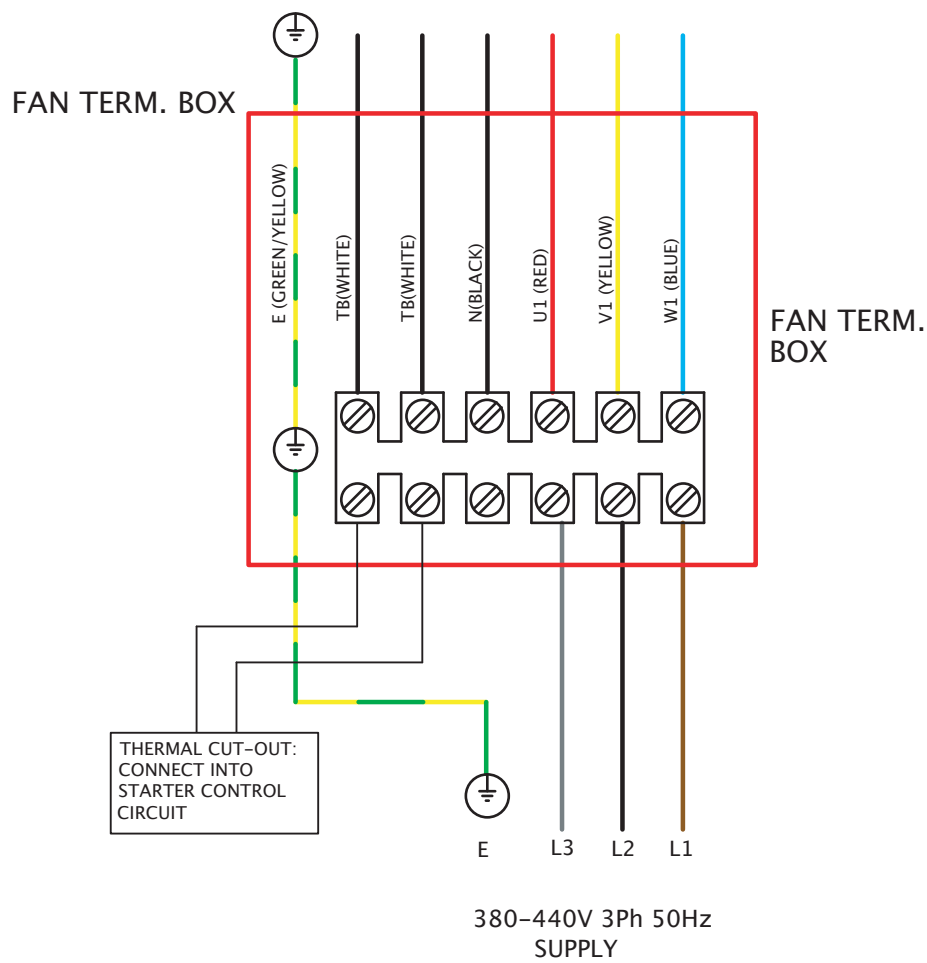

Wiring Diagrams

COMPACT SCD 220V-240V SINGLE PHASE C/W TC

VARIABLE SPEED CONNECTION CONTROLLER TYPES: 149-TC12 149-TC14 149-TC18 149-TC110

Wiring Diagrams

COMPACT SCD 380V-440V THREE PHASE

FIXED SPEED CONNECTION

Wiring Diagrams

COMPACT SCD 380V-440V THREE PHASE C/W TC

VARIABLE SPEED CONNECTION CONTROLLER TYPE: 149-TC3**