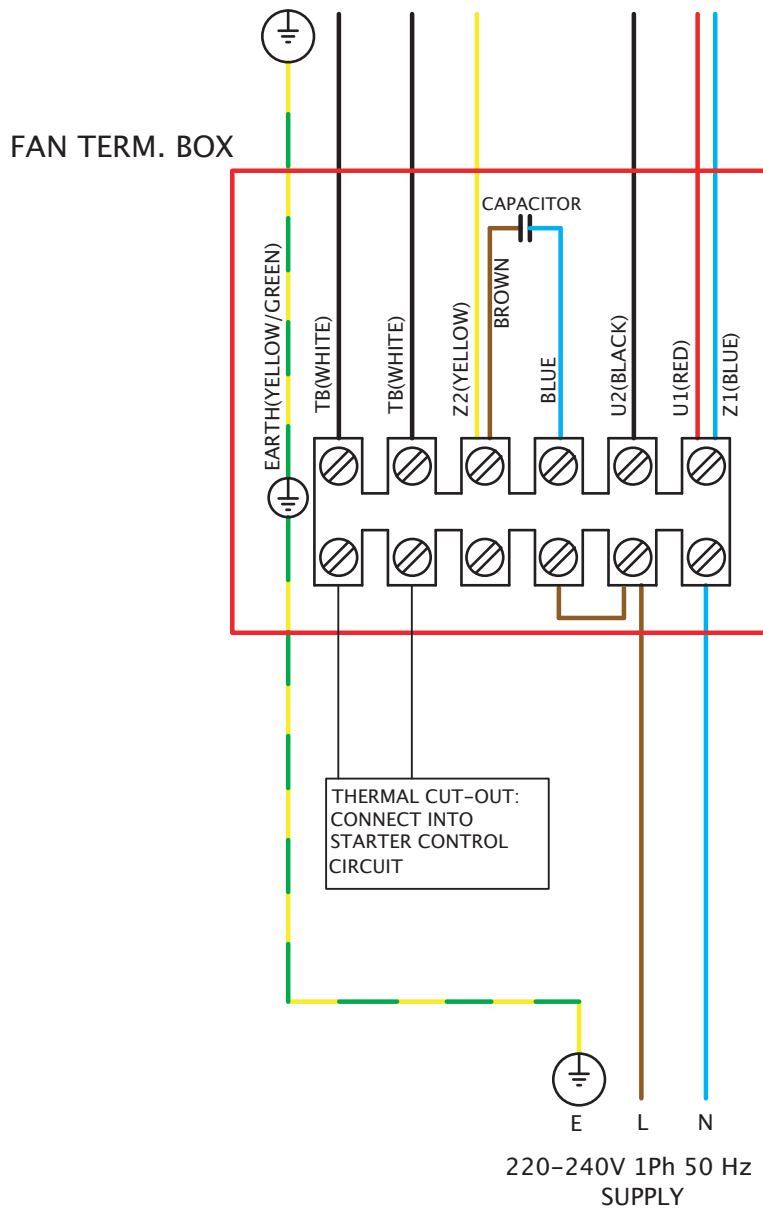

Wiring Diagrams

COMPACT SCPA 220V-240V SINGLE PHASE

FIXED SPEED CONNECTION

Wiring Diagrams

COMPACT SCPA 220V-240V SINGLE PHASE C/W EL31TK / EL61TK

VARIABLE SPEED CONNECTION CONTROLLER TYPES: 149-EL31TK 149-EL61TK

Wiring Diagrams

COMPACT SCPA 220V-240V SINGLE PHASE C/W TC

VARIABLE SPEED CONNECTION CONTROLLER TYPES: 149-TC12 149-TC14 149-TC18 149-TC110