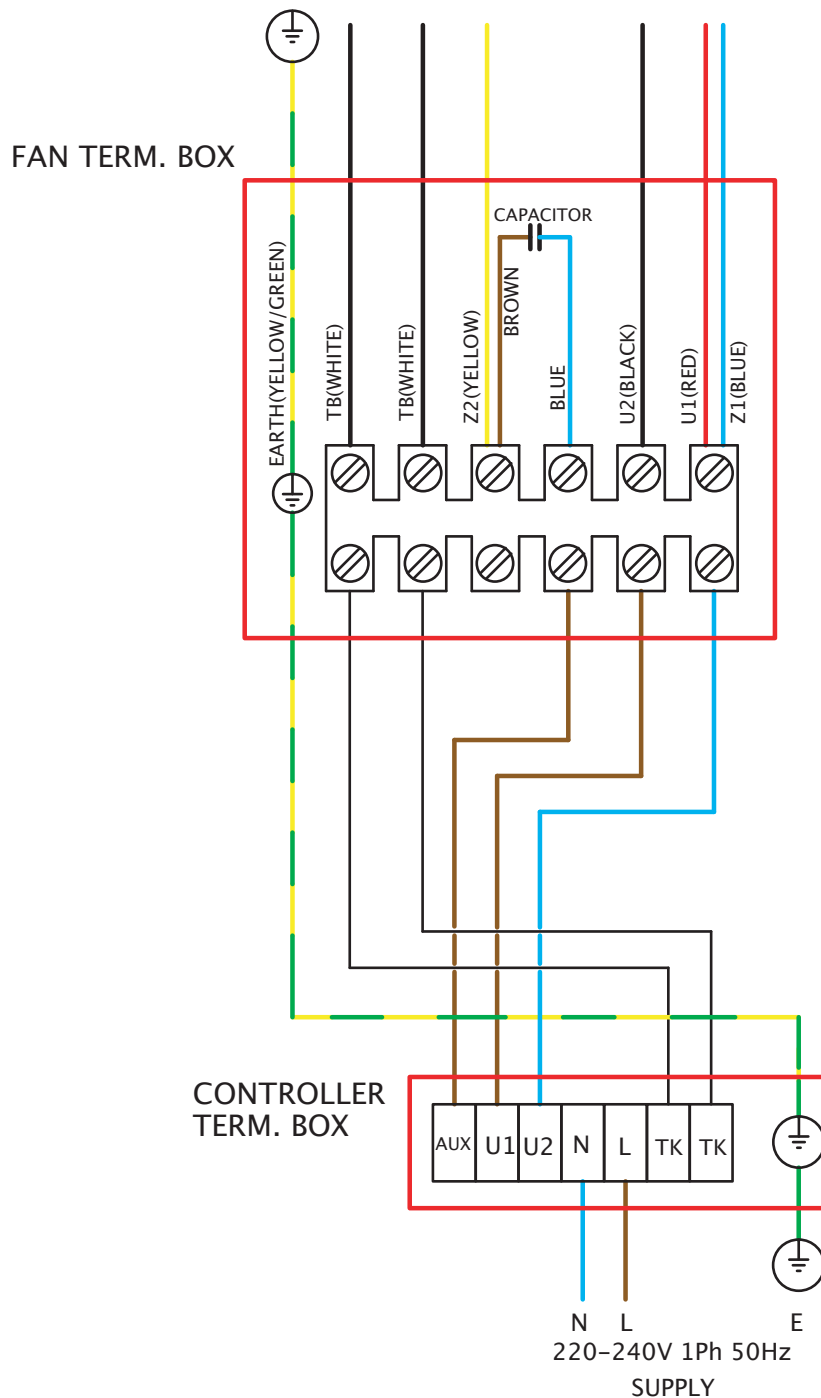

Wiring Diagrams

COMPACT SCPA 220V-240V SINGLE PHASE

FIXED SPEED CONNECTION

Wiring Diagrams

COMPACT SCPA 220V-240V SINGLE PHASE C/W EL31TK / EL61TK

VARIABLE SPEED CONNECTION CONTROLLER TYPES: 149-EL31TK 149-EL61TK

Wiring Diagrams

COMPACT SCPA 220V-240V SINGLE PHASE C/W TC

VARIABLE SPEED CONNECTION CONTROLLER TYPES: 149-TC12 149-TC14 149-TC18 149-TC110