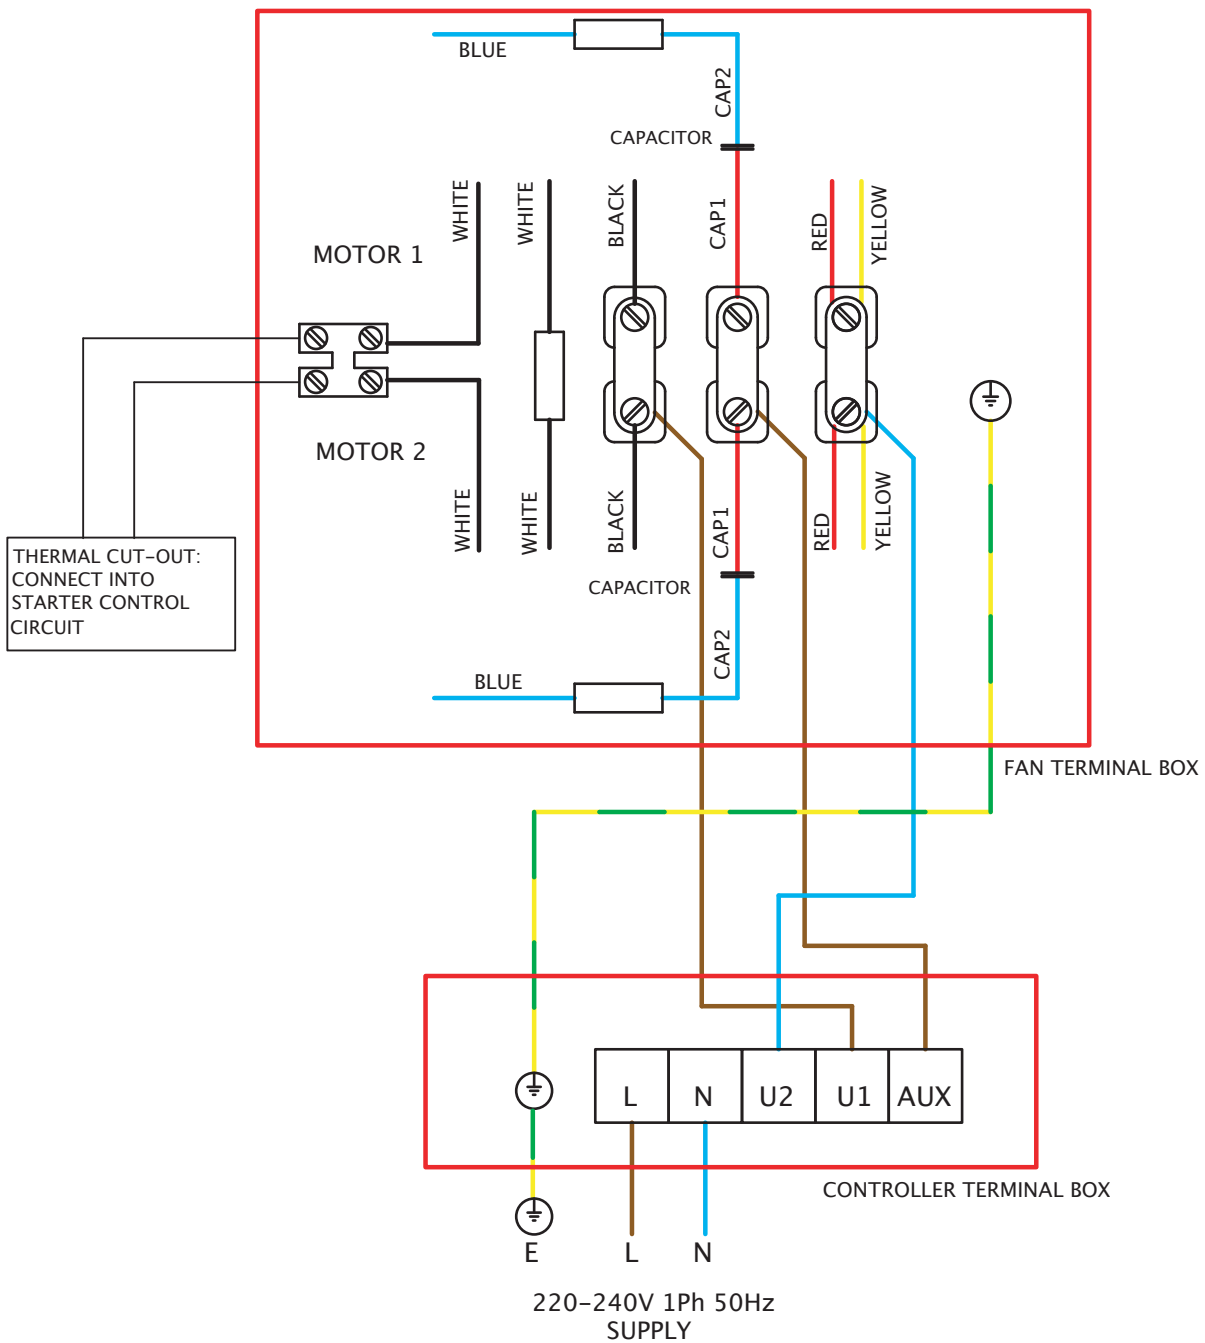

Wiring Diagrams

COMPACT SCPP 220V-240V SINGLE PHASE

FIXED SPEED CONNECTION

Wiring Diagrams

COMPACT SCPP 220V-240V SINGLE PHASE C/W EL101

VARIABLE SPEED CONNECTION CONTROLLER TYPE: 149-EL101

Wiring Diagrams

COMPACT SCPP 220V-240V SINGLE PHASE C/W EL61TK

VARIABLE SPEED CONNECTION CONTROLLER TYPE:149-EL61TK