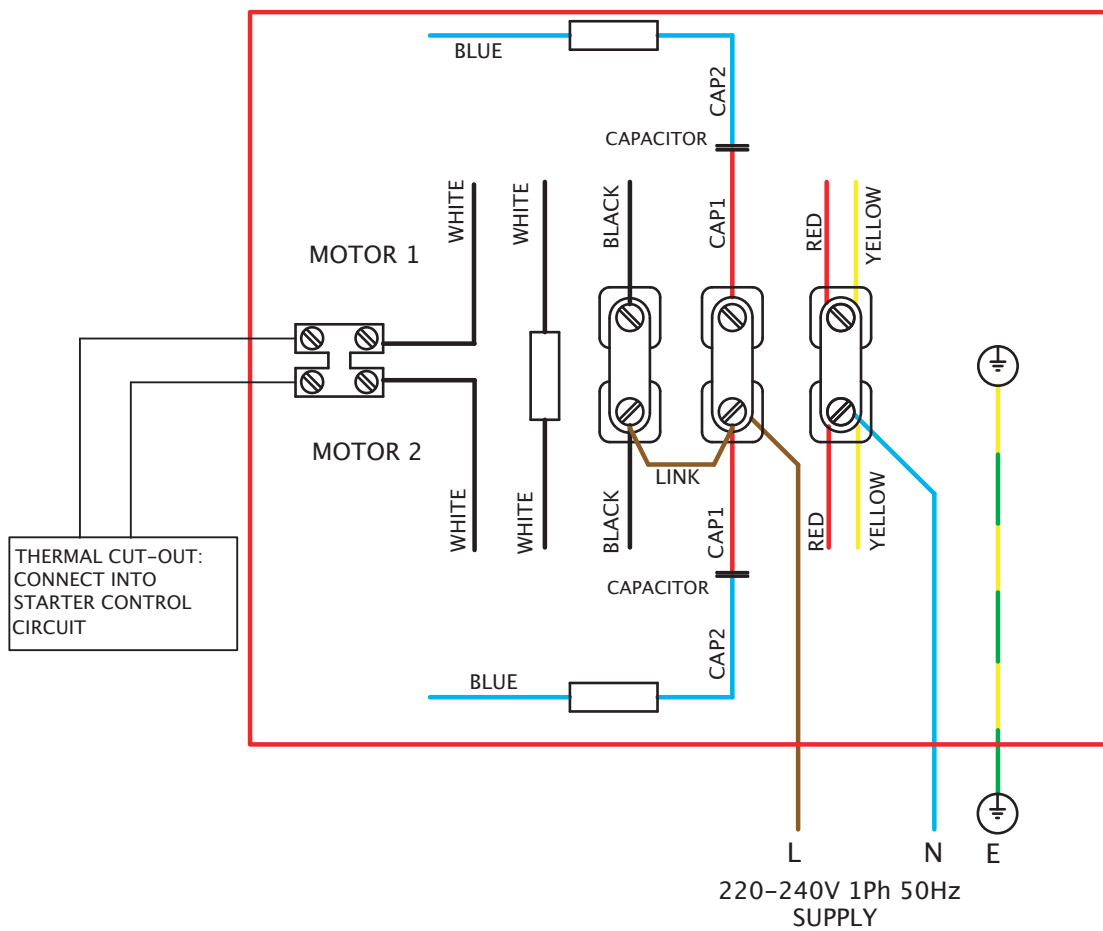

Wiring Diagrams

COMPACT SCPP 220V-240V SINGLE PHASE

FIXED SPEED CONNECTION

Wiring Diagrams

COMPACT SCPP 220V-240V SINGLE PHASE C/W EL101

VARIABLE SPEED CONNECTION CONTROLLER TYPE: 149-EL101

Wiring Diagrams

COMPACT SCPP 220V-240V SINGLE PHASE C/W EL61TK

VARIABLE SPEED CONNECTION CONTROLLER TYPE:149-EL61TK