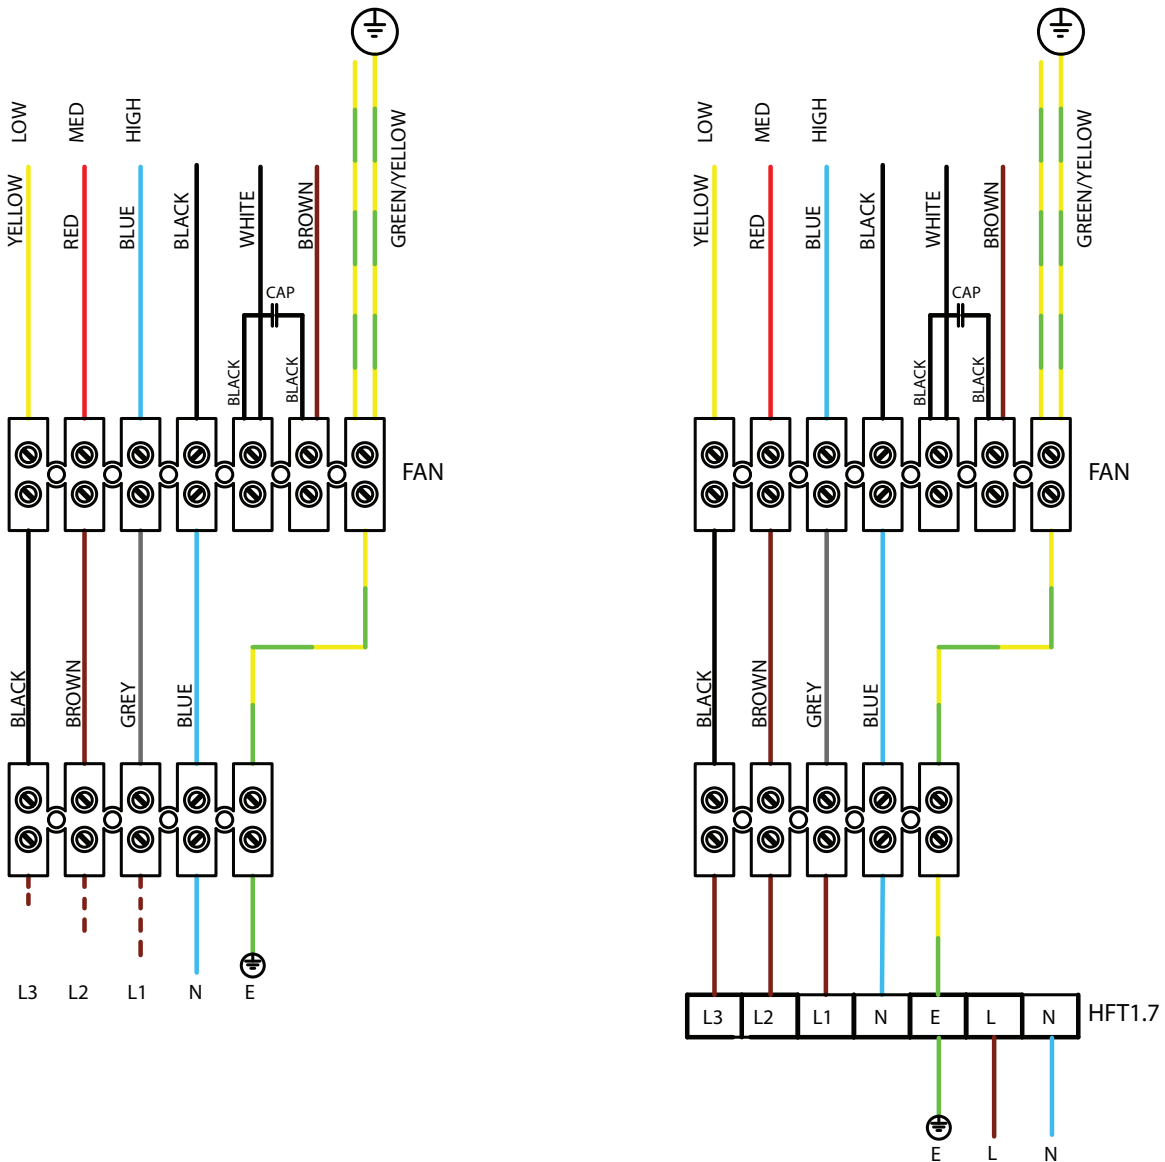

Wiring Diagrams

JETSTREAM SJS 220V-240V SINGLE PHASE

FIXED SPEED CONNECTION

220-240V 1Ph 50 Hz SUPPLY

Wiring Diagrams

JETSTREAM SJS 220V-240V SINGLE PHASE

THREE SPEED CONNECTION

220-240V 1Ph 50 Hz SUPPLY