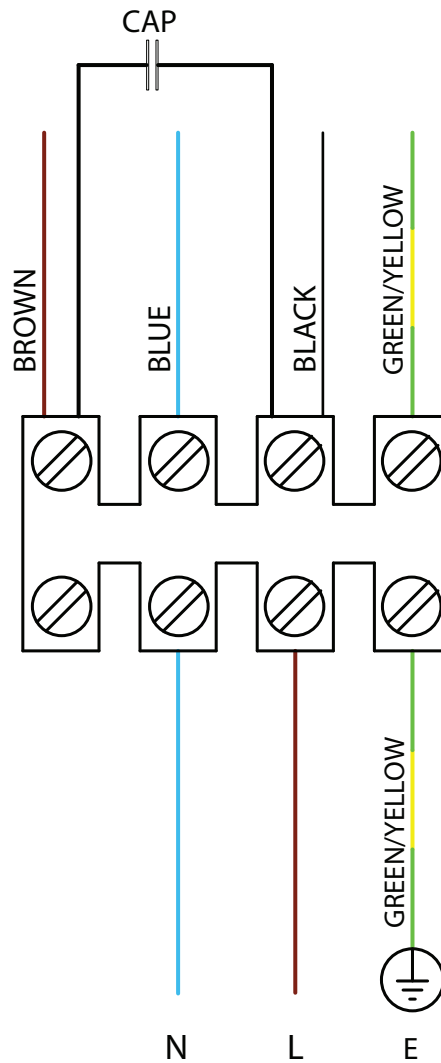

Wiring Diagrams

JETSTREAM SJS 220V-240V SINGLE PHASE

FIXED SPEED CONNECTION

220-240V 1Ph 50 Hz SUPPLY

Wiring Diagrams

JETSTREAM SJS 220V-240V SINGLE PHASE

THREE SPEED CONNECTION

220-240V 1Ph 50 Hz SUPPLY