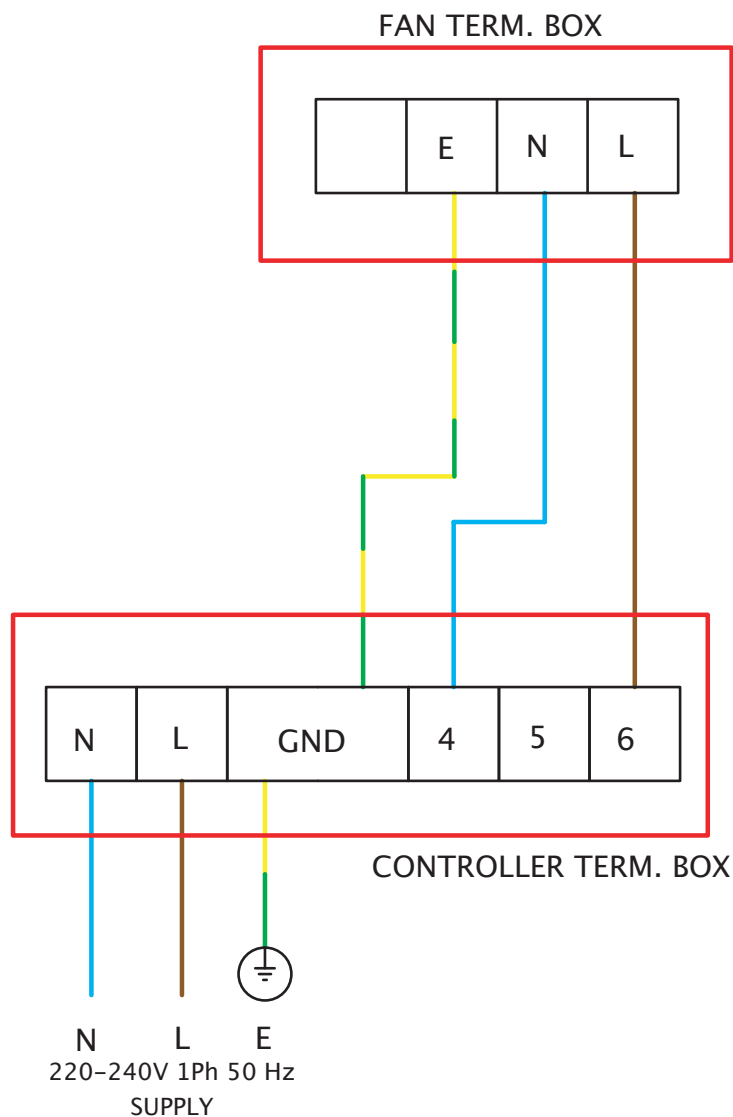

Wiring Diagrams

JETFLOW SJ 220V-240V SINGLE PHASE

Wiring Diagrams

JETFLOW SJ 220V-240V SINGLE PHASE C/W EL21

VARIABLE SPEED CONNECTION CONTROLLER TYPE: 149-EL21

Wiring Diagrams

JETFLOW SJ 220V-240V SINGLE PHASE C/W TC

VARIABLE SPEED CONNECTION CONTROLLER TYPE: 149-TC12 149-TC14