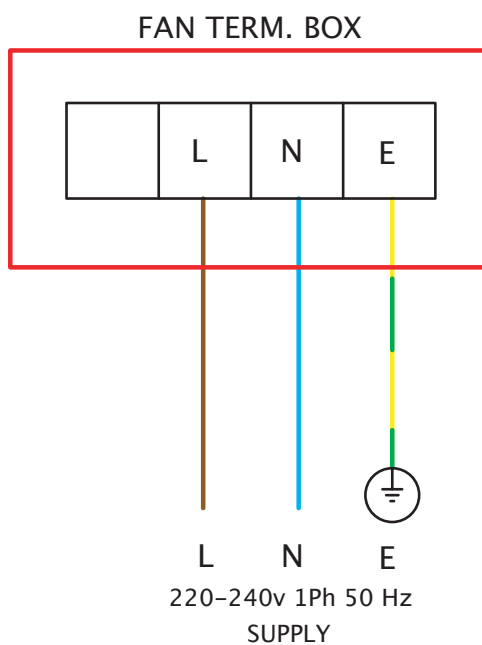

Wiring Diagrams

JETFLOW SJ 220V-240V SINGLE PHASE

Wiring Diagrams

JETFLOW SJ 220V-240V SINGLE PHASE C/W EL21

VARIABLE SPEED CONNECTION CONTROLLER TYPE: 149-EL21

Wiring Diagrams

JETFLOW SJ 220V-240V SINGLE PHASE C/W TC

VARIABLE SPEED CONNECTION CONTROLLER TYPE: 149-TC12 149-TC14