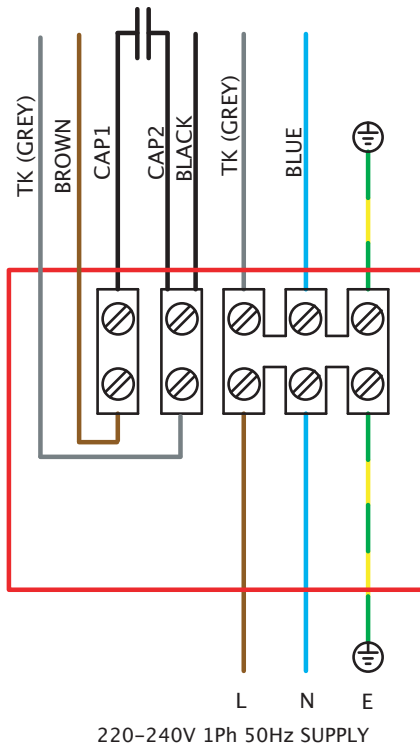

Wiring Diagrams

POWERDUCT SPD 220V-240V SINGLE PHASE

FIXED SPEED CONNECTION

UNIT CODE
 SPD400/4-2
 SPD400/6-2
 SPD450/6-2

UNIT CODE
 SPD450/4-2
 SPD500/6-2
 SPD550/6-2
 SPD650/6-2
 SPD700/6-2

Wiring Diagrams

POWERDUCT SPD 220V-240V SINGLE PHASE

FIXED SPEED CONNECTION

UNIT CODE
SPD500/4-2

UNIT CODE
SPD650/4-2

Wiring Diagrams

POWERDUCT SPD 380V-440V THREE PHASE

FIXED SPEED CONNECTION

Wiring Diagrams

POWERDUCT SPD 380V-440V THREE PHASE

FIXED SPEED CONNECTION

UNIT CODE
SPD500/4-3
SPD550/4-3
SPD650/4-3

Wiring Diagrams

POWERDUCT SPD 380V-440V THREE PHASE

FIXED SPEED CONNECTION

UNIT CODE
SPD500/6-3
SPD550/6-3
SPD650/6-3

Wiring Diagrams

POWERDUCT SPD 380V-440V THREE PHASE

FIXED SPEED CONNECTION

UNIT CODE
SPD700/6-3