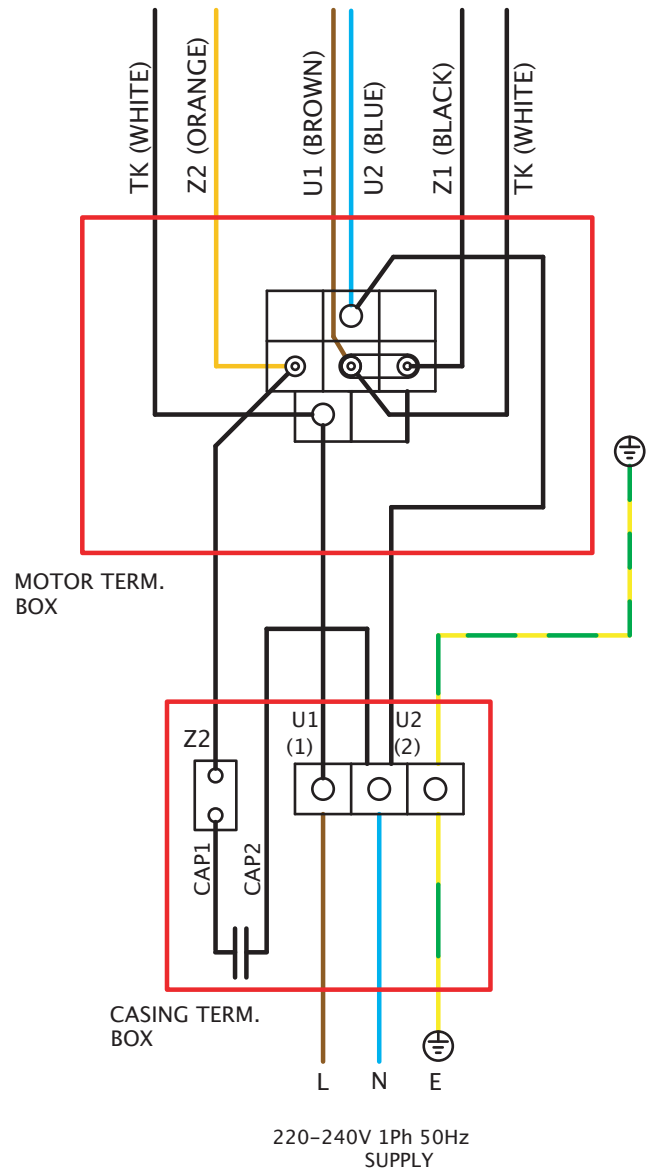

Wiring Diagrams

POWERDUCT SPD 220V-240V SINGLE PHASE

FIXED SPEED CONNECTION

UNIT CODE
 SPD400/4-2
 SPD400/6-2
 SPD450/6-2

UNIT CODE
 SPD450/4-2
 SPD500/6-2
 SPD550/6-2
 SPD650/6-2
 SPD700/6-2

Wiring Diagrams

POWERDUCT SPD 220V-240V SINGLE PHASE

FIXED SPEED CONNECTION

UNIT CODE
SPD500/4-2

UNIT CODE
SPD650/4-2

Wiring Diagrams

POWERDUCT SPD 380V-440V THREE PHASE

FIXED SPEED CONNECTION

Wiring Diagrams

POWERDUCT SPD 380V-440V THREE PHASE

FIXED SPEED CONNECTION

UNIT CODE
SPD500/4-3
SPD550/4-3
SPD650/4-3

Wiring Diagrams

POWERDUCT SPD 380V-440V THREE PHASE

FIXED SPEED CONNECTION

UNIT CODE
SPD500/6-3
SPD550/6-3
SPD650/6-3

Wiring Diagrams

POWERDUCT SPD 380V-440V THREE PHASE

FIXED SPEED CONNECTION

UNIT CODE
SPD700/6-3