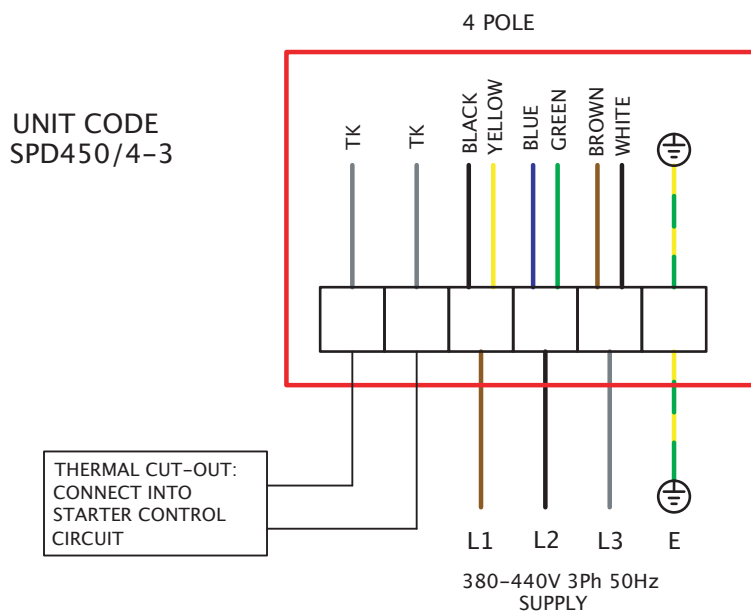

POWERDUCT SPD 220V-240V SINGLE PHASE

FIXED SPEED CONNECTION

UNIT CODE
SPD500/4-2

UNIT CODE
SPD650/4-2

Wiring Diagrams

POWERDUCT SPD 380V-440V THREE PHASE

FIXED SPEED CONNECTION

Wiring Diagrams

POWERDUCT SPD 380V-440V THREE PHASE

FIXED SPEED CONNECTION

UNIT CODE
SPD500/4-3
SPD550/4-3
SPD650/4-3

Wiring Diagrams

POWERDUCT SPD 380V-440V THREE PHASE

FIXED SPEED CONNECTION

UNIT CODE
SPD500/6-3
SPD550/6-3
SPD650/6-3

Wiring Diagrams

POWERDUCT SPD 380V-440V THREE PHASE

FIXED SPEED CONNECTION

UNIT CODE
SPD700/6-3