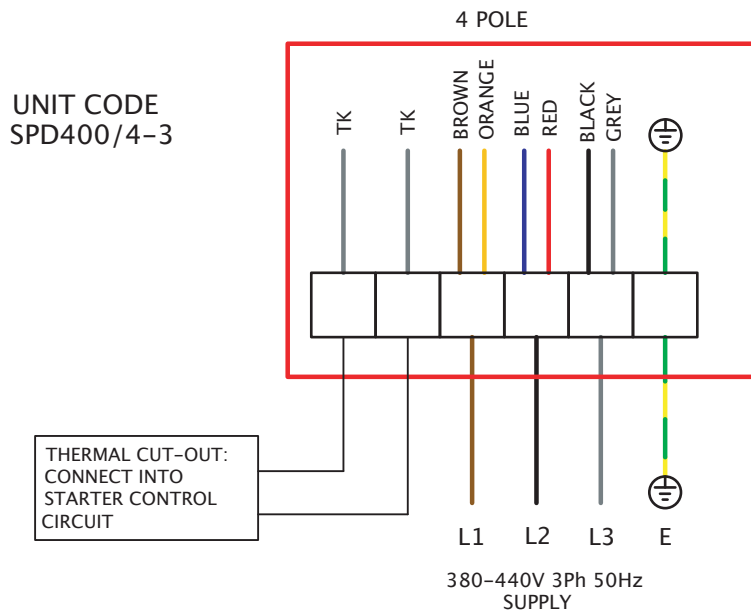

POWERDUCT SPD 220V-240V SINGLE PHASE

FIXED SPEED CONNECTION

UNIT CODE
SPD500/4-2

UNIT CODE
SPD650/4-2

Wiring Diagrams

POWERDUCT SPD 380V-440V THREE PHASE

FIXED SPEED CONNECTION

Wiring Diagrams

POWERDUCT SPD 380V-440V THREE PHASE

FIXED SPEED CONNECTION

UNIT CODE
SPD500/4-3
SPD550/4-3
SPD650/4-3

Wiring Diagrams

POWERDUCT SPD 380V-440V THREE PHASE

FIXED SPEED CONNECTION

UNIT CODE
SPD500/6-3
SPD550/6-3
SPD650/6-3

Wiring Diagrams

POWERDUCT SPD 380V-440V THREE PHASE

FIXED SPEED CONNECTION

UNIT CODE
SPD700/6-3