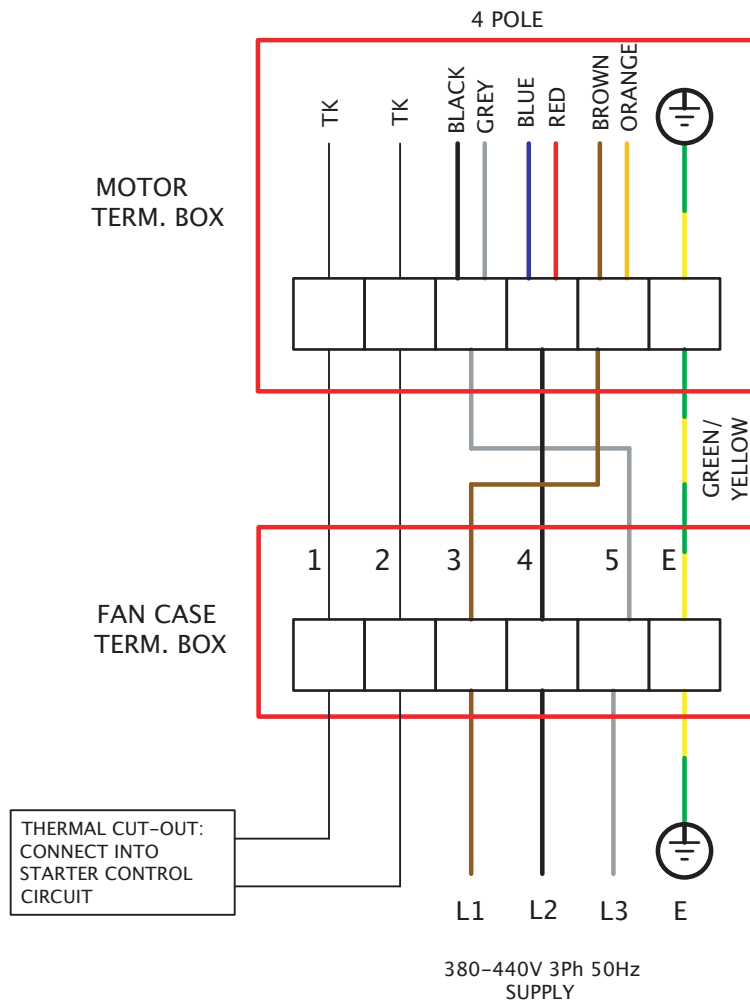

POWERDUCT SPD 220V-240V SINGLE PHASE

FIXED SPEED CONNECTION

UNIT CODE
SPD500/4-2

UNIT CODE
SPD650/4-2

Wiring Diagrams

POWERDUCT SPD 380V-440V THREE PHASE

FIXED SPEED CONNECTION

Wiring Diagrams

POWERDUCT SPD 380V-440V THREE PHASE

FIXED SPEED CONNECTION

UNIT CODE
SPD500/4-3
SPD550/4-3
SPD650/4-3

Wiring Diagrams

POWERDUCT SPD 380V-440V THREE PHASE

FIXED SPEED CONNECTION

UNIT CODE
SPD500/6-3
SPD550/6-3
SPD650/6-3

Wiring Diagrams

POWERDUCT SPD 380V-440V THREE PHASE

FIXED SPEED CONNECTION

UNIT CODE
SPD700/6-3