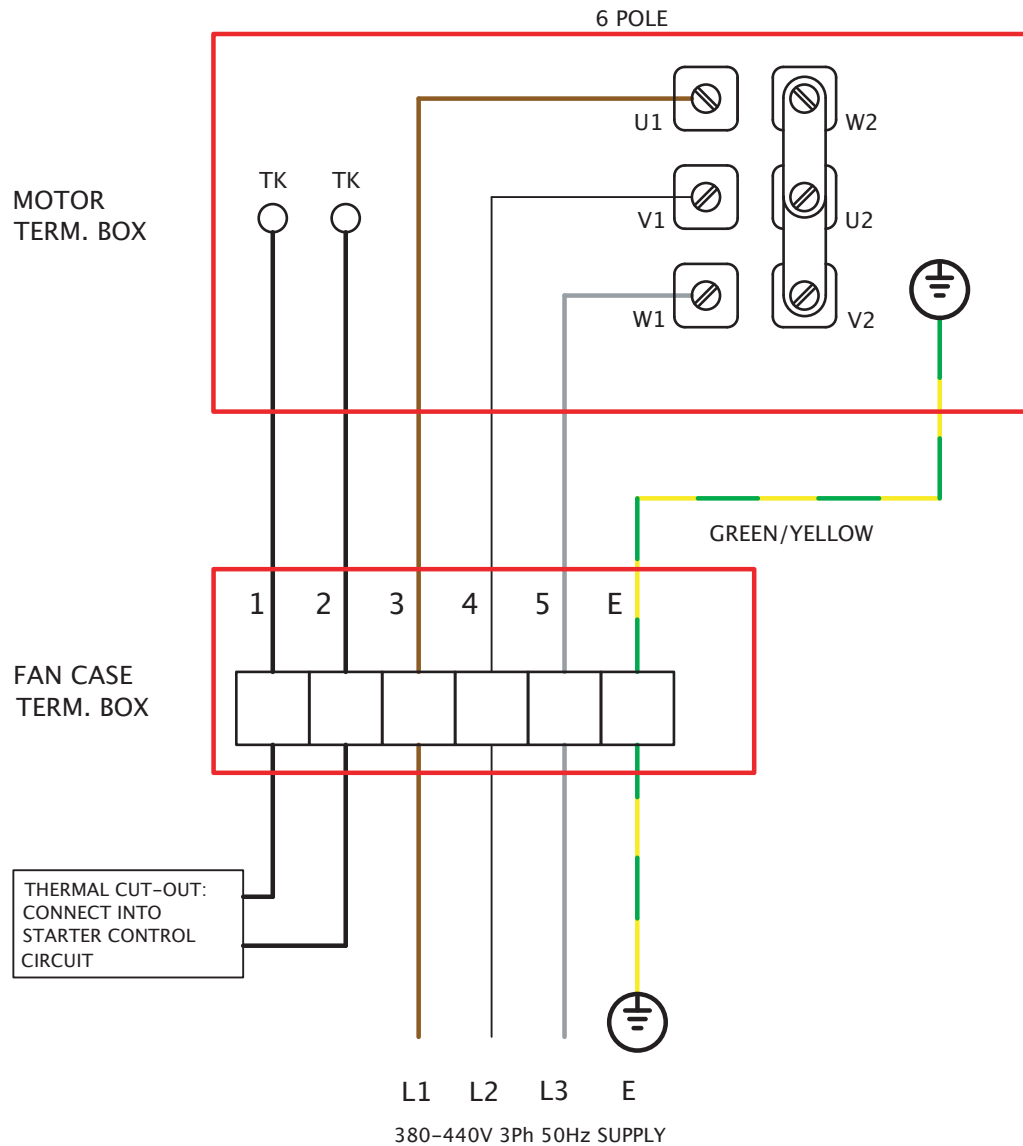

POWERDUCT SPD 380V-440V THREE PHASE

FIXED SPEED CONNECTION

UNIT CODE
SPD500/4-3
SPD550/4-3
SPD650/4-3

Wiring Diagrams

POWERDUCT SPD 380V-440V THREE PHASE

FIXED SPEED CONNECTION

UNIT CODE
SPD500/6-3
SPD550/6-3
SPD650/6-3

Wiring Diagrams

POWERDUCT SPD 380V-440V THREE PHASE

FIXED SPEED CONNECTION

UNIT CODE
SPD700/6-3