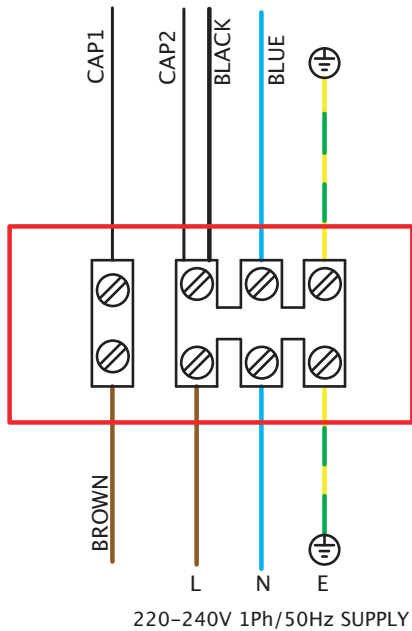

Wiring Diagrams

POWERDUCT SPD 220V-240V SINGLE PHASE

FIXED SPEED CONNECTION

UNIT CODE
 SPD400/4-2
 SPD400/6-2
 SPD450/6-2

UNIT CODE
 SPD450/4-2
 SPD500/6-2
 SPD550/6-2
 SPD650/6-2
 SPD700/6-2

Wiring Diagrams

POWERDUCT SPD 220V-240V SINGLE PHASE

FIXED SPEED CONNECTION

UNIT CODE
SPD500/4-2

UNIT CODE
SPD650/4-2

Wiring Diagrams

POWERDUCT SPD 380V-440V THREE PHASE

FIXED SPEED CONNECTION

Wiring Diagrams

POWERDUCT SPD 380V-440V THREE PHASE

FIXED SPEED CONNECTION

UNIT CODE
SPD500/4-3
SPD550/4-3
SPD650/4-3

Wiring Diagrams

POWERDUCT SPD 380V-440V THREE PHASE

FIXED SPEED CONNECTION

UNIT CODE
SPD500/6-3
SPD550/6-3
SPD650/6-3

Wiring Diagrams

POWERDUCT SPD 380V-440V THREE PHASE

FIXED SPEED CONNECTION

UNIT CODE
SPD700/6-3