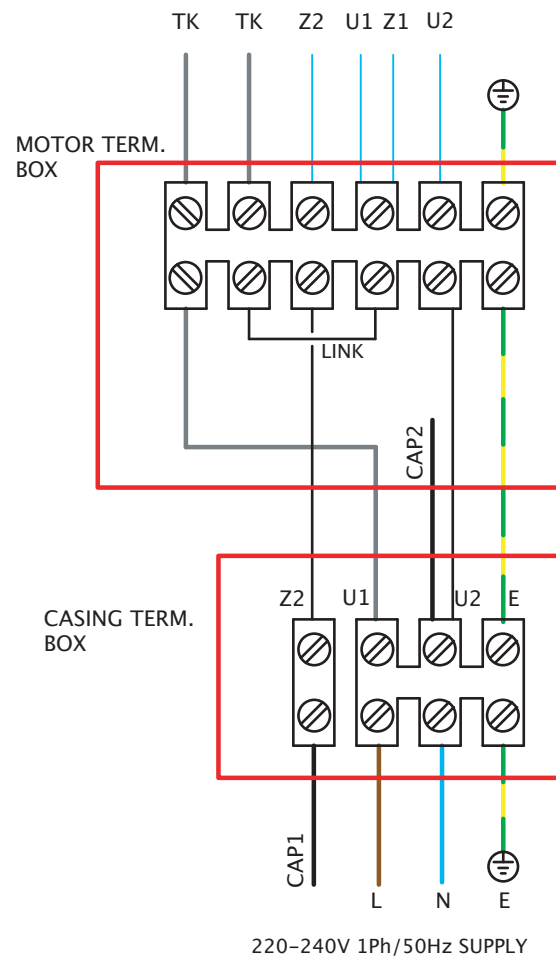

Wiring Diagrams

POWERDUCT SPD 220V-240V SINGLE PHASE

FIXED SPEED CONNECTION

UNIT CODE
 SPD400/4-2
 SPD400/6-2
 SPD450/6-2

UNIT CODE
 SPD450/4-2
 SPD500/6-2
 SPD550/6-2
 SPD650/6-2
 SPD700/6-2

Wiring Diagrams

POWERDUCT SPD 220V-240V SINGLE PHASE

FIXED SPEED CONNECTION

UNIT CODE
SPD500/4-2

UNIT CODE
SPD650/4-2

Wiring Diagrams

POWERDUCT SPD 380V-440V THREE PHASE

FIXED SPEED CONNECTION

Wiring Diagrams

POWERDUCT SPD 380V-440V THREE PHASE

FIXED SPEED CONNECTION

UNIT CODE
SPD500/4-3
SPD550/4-3
SPD650/4-3

Wiring Diagrams

POWERDUCT SPD 380V-440V THREE PHASE

FIXED SPEED CONNECTION

UNIT CODE
SPD500/6-3
SPD550/6-3
SPD650/6-3

Wiring Diagrams

POWERDUCT SPD 380V-440V THREE PHASE

FIXED SPEED CONNECTION

UNIT CODE
SPD700/6-3