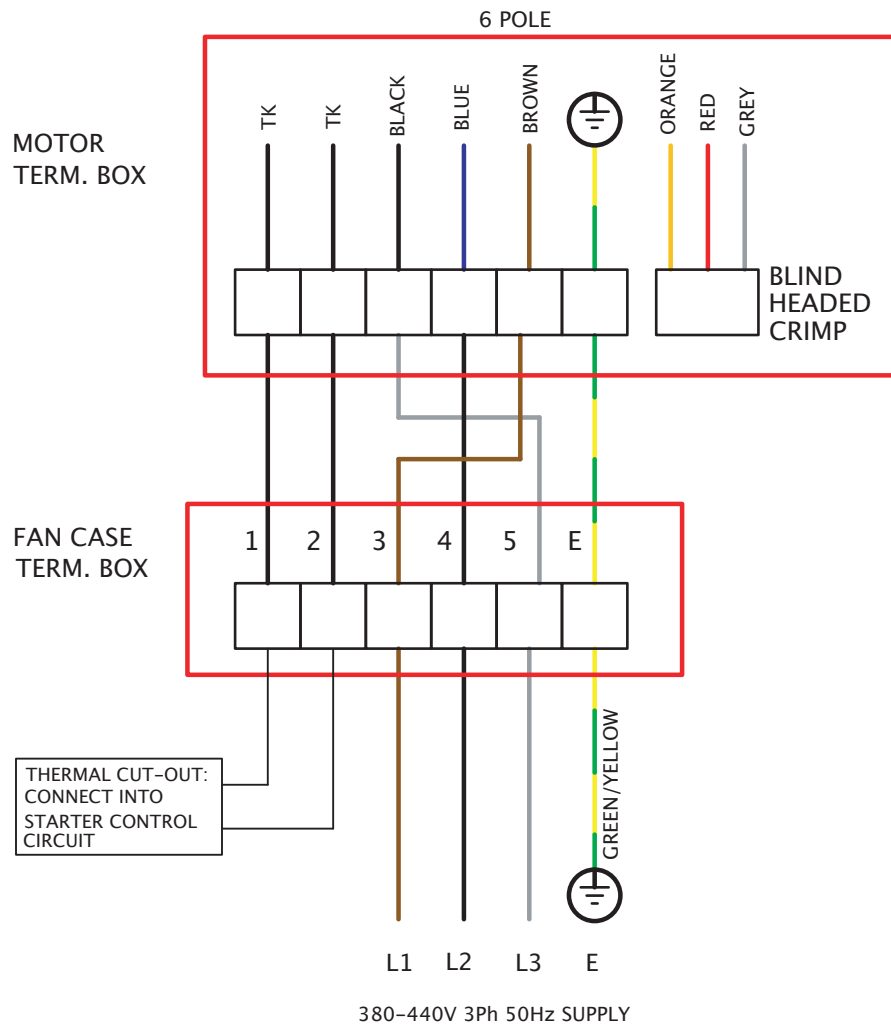

POWERDUCT SPD 380V-440V THREE PHASE

FIXED SPEED CONNECTION

UNIT CODE
SPD500/4-3
SPD550/4-3
SPD650/4-3

Wiring Diagrams

POWERDUCT SPD 380V-440V THREE PHASE

FIXED SPEED CONNECTION

UNIT CODE
SPD500/6-3
SPD550/6-3
SPD650/6-3

Wiring Diagrams

POWERDUCT SPD 380V-440V THREE PHASE

FIXED SPEED CONNECTION

UNIT CODE
SPD700/6-3