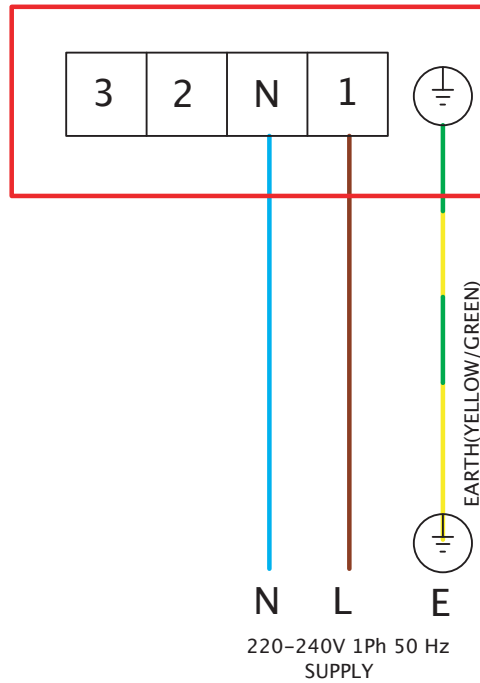

Wiring Diagrams

SINGLEFLOW SSDD 220V-240V SINGLE PHASE

FIXED SPEED CONNECTION

Wiring Diagrams

SINGLEFLOW SSBD 220V-240V SINGLE PHASE

FIXED SPEED CONNECTION

Wiring Diagrams

SINGLEFLOW SSBD 380V-440V THREE PHASE

FIXED SPEED CONNECTION