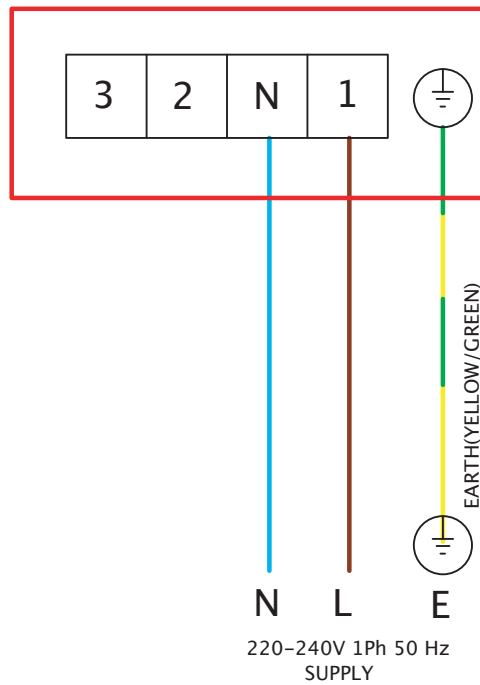

Wiring Diagrams

SINGLEFLOW SSDD 220V-240V SINGLE PHASE

FIXED SPEED CONNECTION

Wiring Diagrams

SINGLEFLOW SSBD 220V-240V SINGLE PHASE

FIXED SPEED CONNECTION

Wiring Diagrams

SINGLEFLOW SSBD 380V-440V THREE PHASE

FIXED SPEED CONNECTION