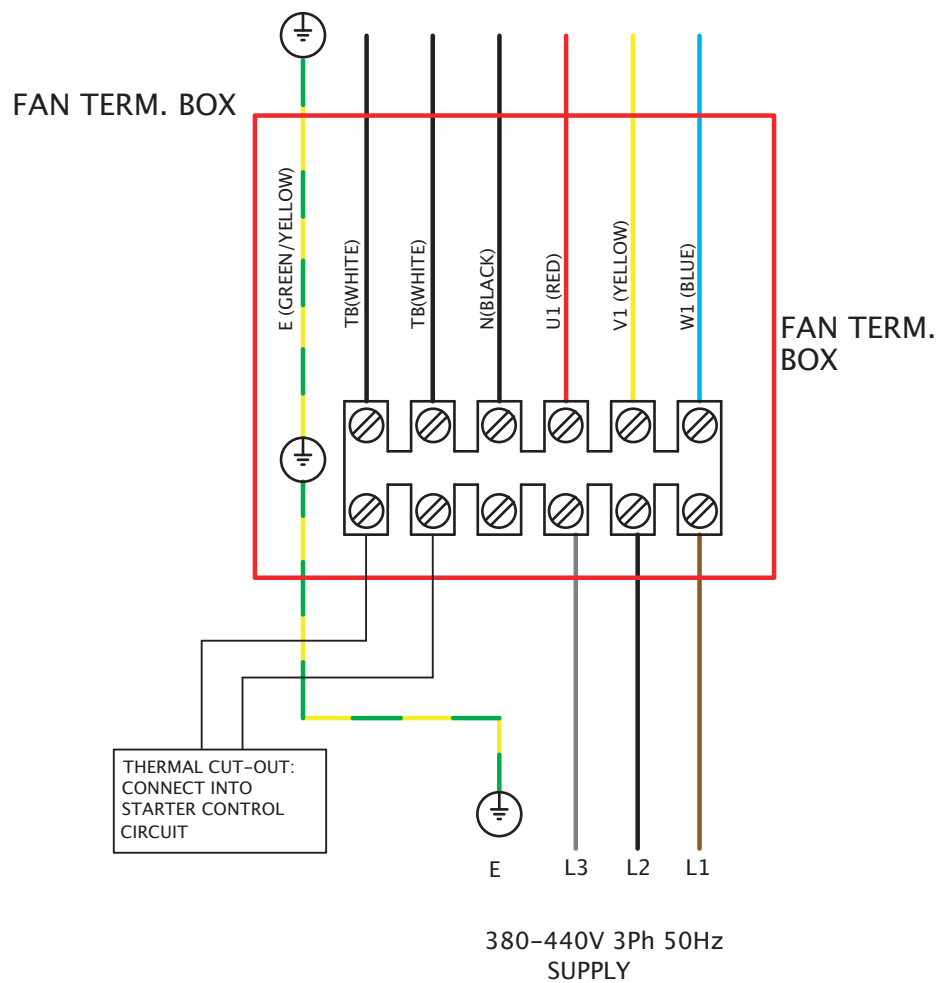

Wiring Diagrams

SKYFLOW SSF 220V-240V SINGLE PHASE

FIXED SPEED CONNECTION

Wiring Diagrams

SKYFLOW SSF 220V-240V SINGLE PHASE C/W EL31TK / EL61TK

VARIABLE SPEED CONNECTION CONTROLLER TYPES: 149-EL31TK 149-EL61TK

Wiring Diagrams

SKYFLOW SSF 220V-240V SINGLE PHASE C/W TC

VARIABLE SPEED CONNECTION CONTROLLER TYPES: 149-TC12 149-TC14 149-TC18 149-TC110

Wiring Diagrams

SKYFLOW SSF 380V-440V THREE PHASE

FIXED SPEED CONNECTION

Wiring Diagrams

SKYFLOW SSF 380V-440V THREE PHASE C/W TC

VARIABLE SPEED CONNECTION CONTROLLER TYPE: 149-TC3**