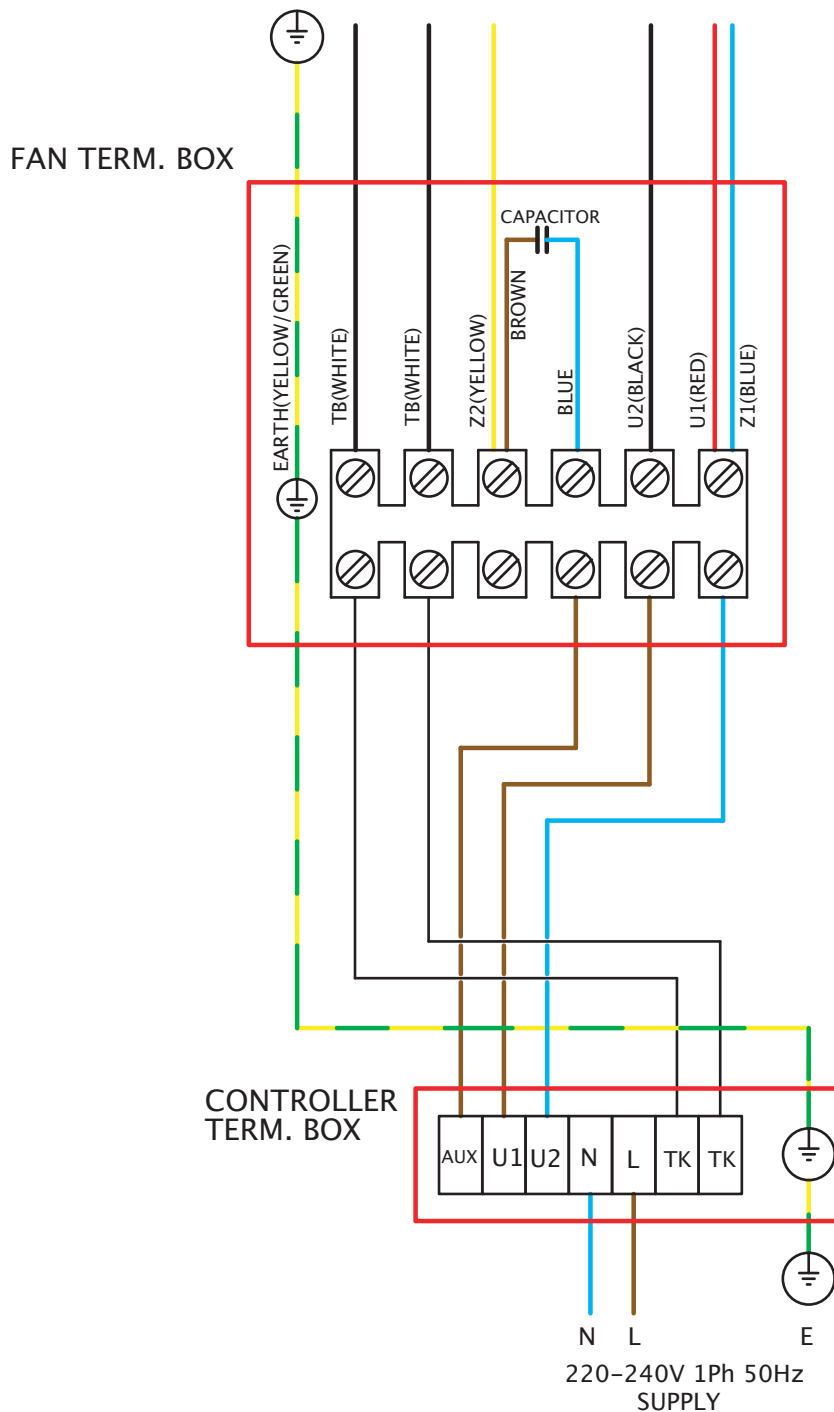

Wiring Diagrams

SKYFLOW SSF 220V-240V SINGLE PHASE

FIXED SPEED CONNECTION

Wiring Diagrams

SKYFLOW SSF 220V-240V SINGLE PHASE C/W EL31TK / EL61TK

VARIABLE SPEED CONNECTION CONTROLLER TYPES: 149-EL31TK 149-EL61TK

Wiring Diagrams

SKYFLOW SSF 220V-240V SINGLE PHASE C/W TC

VARIABLE SPEED CONNECTION CONTROLLER TYPES: 149-TC12 149-TC14 149-TC18 149-TC110

Wiring Diagrams

SKYFLOW SSF 380V-440V THREE PHASE

FIXED SPEED CONNECTION

Wiring Diagrams

SKYFLOW SSF 380V-440V THREE PHASE C/W TC

VARIABLE SPEED CONNECTION CONTROLLER TYPE: 149-TC3**