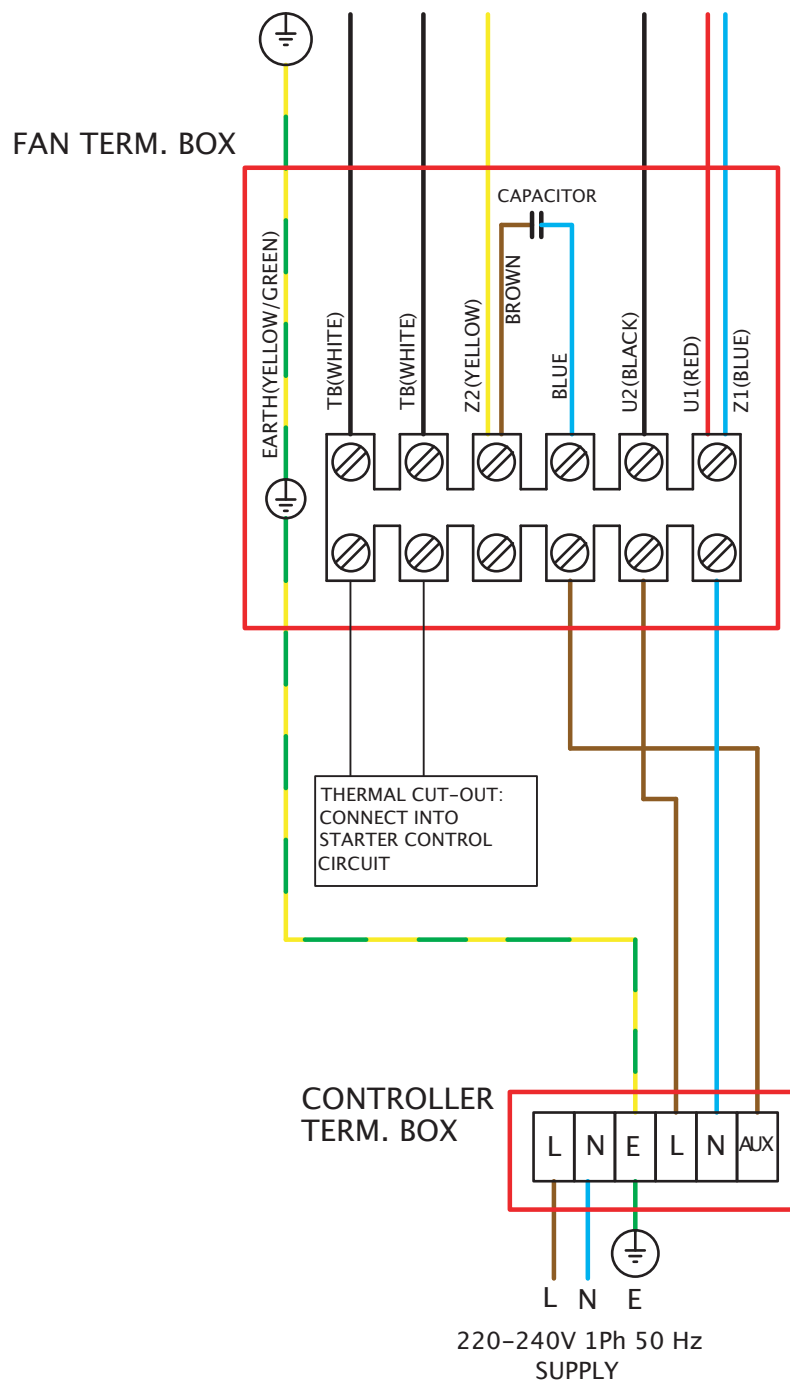

Wiring Diagrams

SKYFLOW SSF 220V-240V SINGLE PHASE

FIXED SPEED CONNECTION

Wiring Diagrams

SKYFLOW SSF 220V-240V SINGLE PHASE C/W EL31TK / EL61TK

VARIABLE SPEED CONNECTION CONTROLLER TYPES: 149-EL31TK 149-EL61TK

Wiring Diagrams

SKYFLOW SSF 220V-240V SINGLE PHASE C/W TC

VARIABLE SPEED CONNECTION CONTROLLER TYPES: 149-TC12 149-TC14 149-TC18 149-TC110

Wiring Diagrams

SKYFLOW SSF 380V-440V THREE PHASE

FIXED SPEED CONNECTION

Wiring Diagrams

SKYFLOW SSF 380V-440V THREE PHASE C/W TC

VARIABLE SPEED CONNECTION CONTROLLER TYPE: 149-TC3**