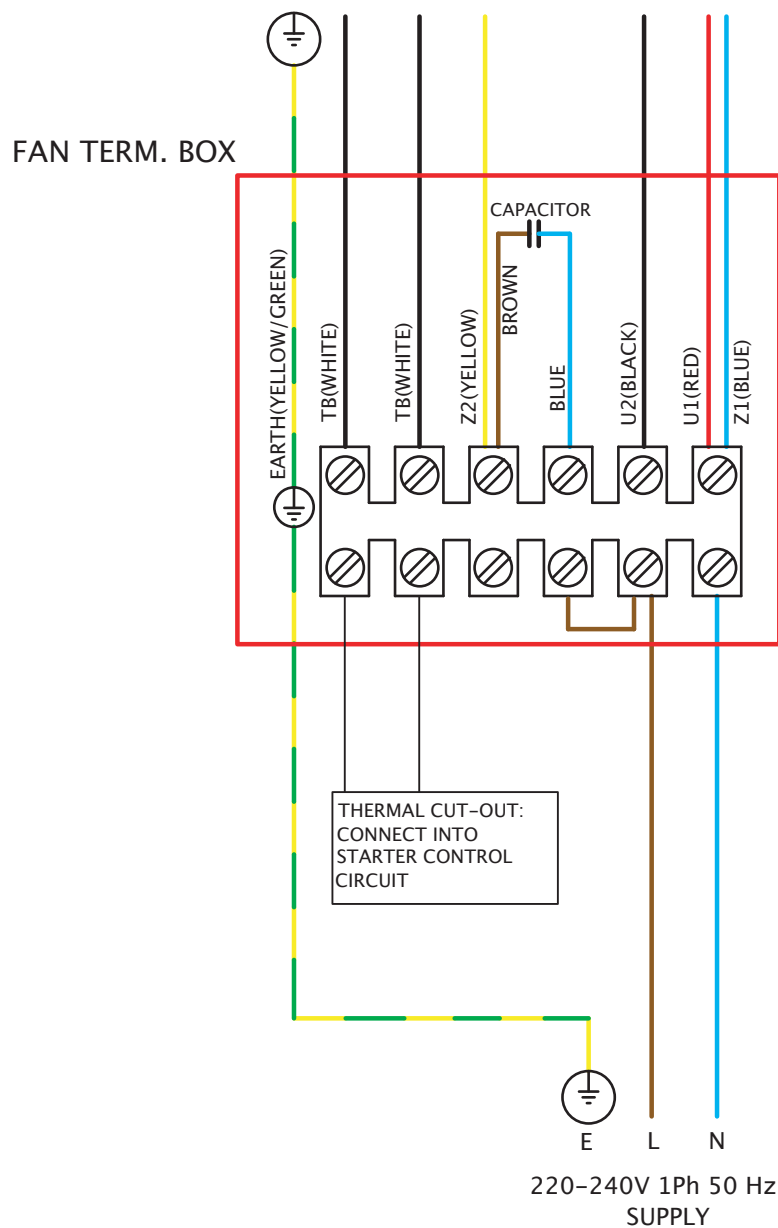

Wiring Diagrams

SKYFLOW SSF 220V-240V SINGLE PHASE

FIXED SPEED CONNECTION

Wiring Diagrams

SKYFLOW SSF 220V-240V SINGLE PHASE C/W EL31TK / EL61TK

VARIABLE SPEED CONNECTION CONTROLLER TYPES: 149-EL31TK 149-EL61TK

Wiring Diagrams

SKYFLOW SSF 220V-240V SINGLE PHASE C/W TC

VARIABLE SPEED CONNECTION CONTROLLER TYPES: 149-TC12 149-TC14 149-TC18 149-TC110

Wiring Diagrams

SKYFLOW SSF 380V-440V THREE PHASE

FIXED SPEED CONNECTION

Wiring Diagrams

SKYFLOW SSF 380V-440V THREE PHASE C/W TC

VARIABLE SPEED CONNECTION CONTROLLER TYPE: 149-TC3**