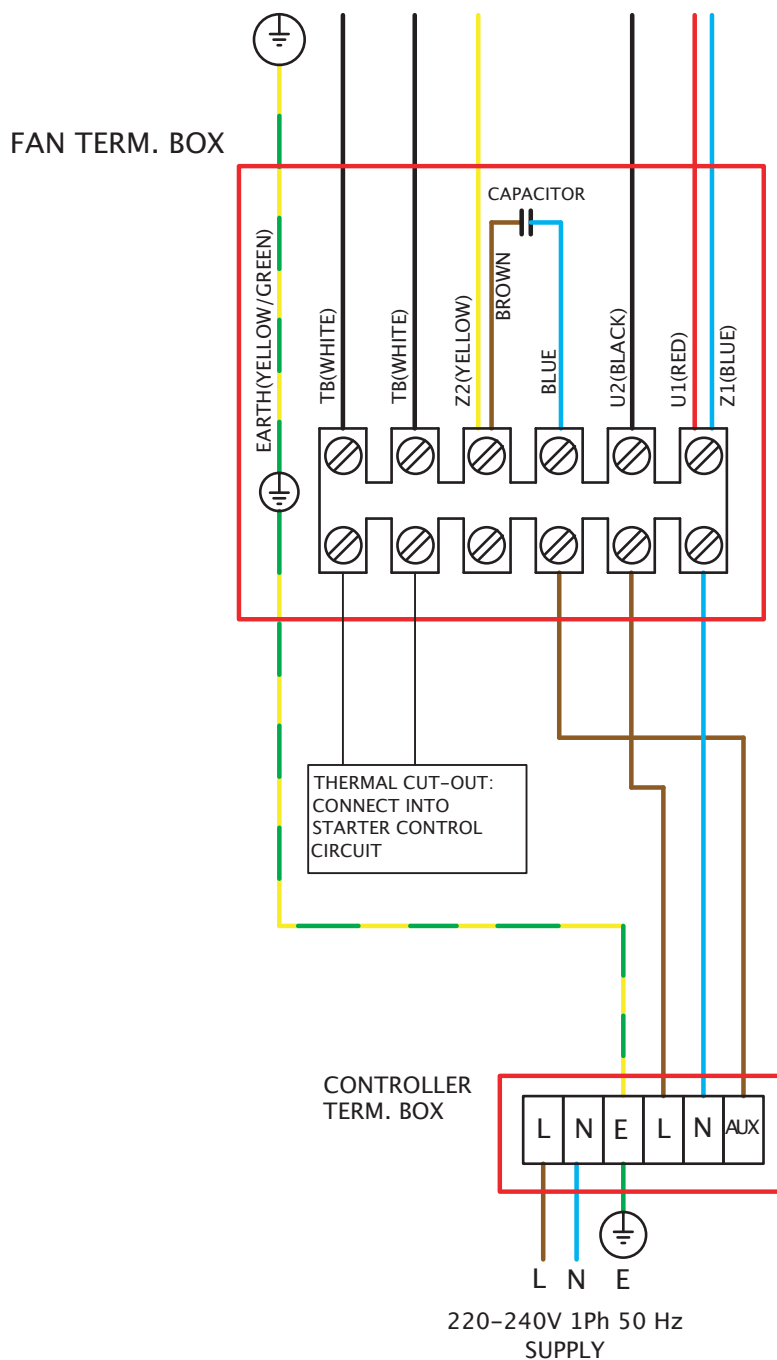

Wiring Diagrams

SKYFLOW SSMF 220V-240V SINGLE PHASE

FIXED SPEED CONNECTION

Wiring Diagrams

SKYFLOW SSMF 220V-240V SINGLE PHASE C/W EL31TK / EL61TK

VARIABLE SPEED CONNECTION CONTROLLER TYPES: 149-EL31TK 149-EL61TK

Wiring Diagrams

SKYFLOW SSMF 220V-240V SINGLE PHASE C/W TC

VARIABLE SPEED CONNECTION

CONTROLLER TYPES: 149-TC12
149-TC14
149-TC18
149-TC110

Wiring Diagrams

SKYFLOW SSMF 380V-440V THREE PHASE

FIXED SPEED CONNECTION

Wiring Diagrams

SKYFLOW SSMF 380V-440V THREE PHASE C/W TC

VARIABLE SPEED CONNECTION CONTROLLER TYPE: 149-TC33 149-TC35 149-TC310