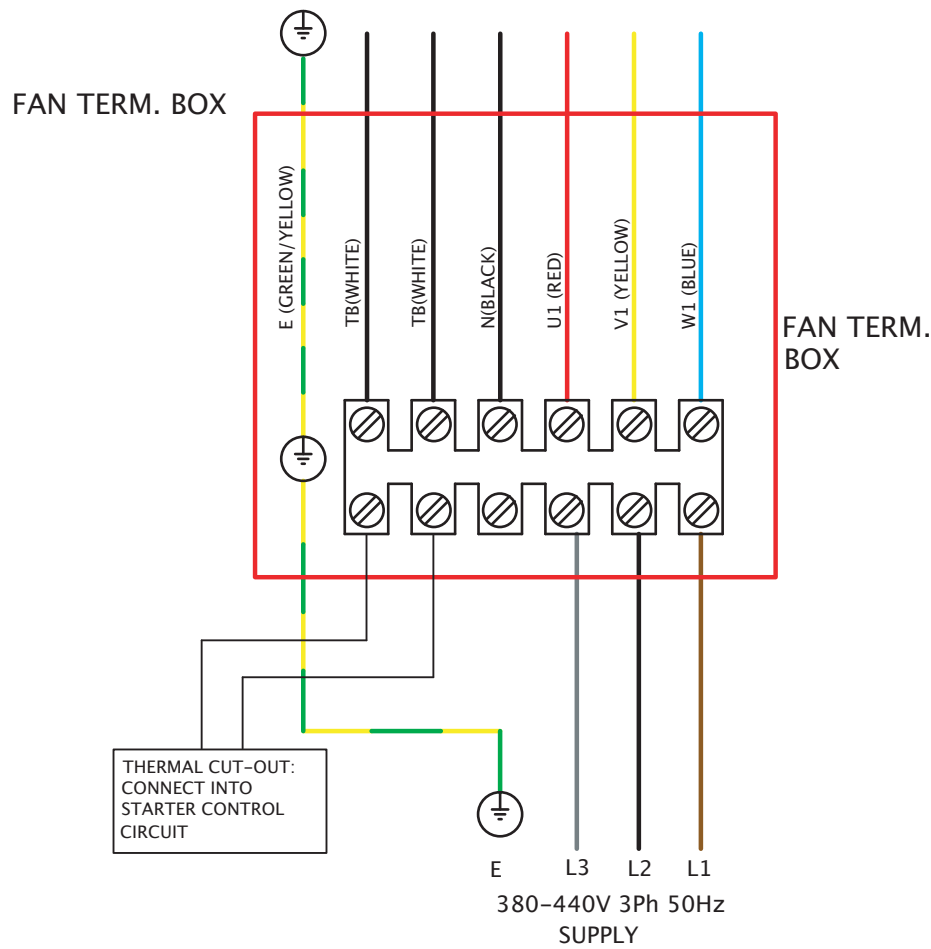

Wiring Diagrams

SKYFLOW SSMF 220V-240V SINGLE PHASE

FIXED SPEED CONNECTION

Wiring Diagrams

SKYFLOW SSMF 220V-240V SINGLE PHASE C/W EL31TK / EL61TK

VARIABLE SPEED CONNECTION CONTROLLER TYPES: 149-EL31TK 149-EL61TK

Wiring Diagrams

SKYFLOW SSMF 220V-240V SINGLE PHASE C/W TC

VARIABLE SPEED CONNECTION

CONTROLLER TYPES: 149-TC12
149-TC14
149-TC18
149-TC110

Wiring Diagrams

SKYFLOW SSMF 380V-440V THREE PHASE

FIXED SPEED CONNECTION

Wiring Diagrams

SKYFLOW SSMF 380V-440V THREE PHASE C/W TC

VARIABLE SPEED CONNECTION CONTROLLER TYPE: 149-TC33 149-TC35 149-TC310