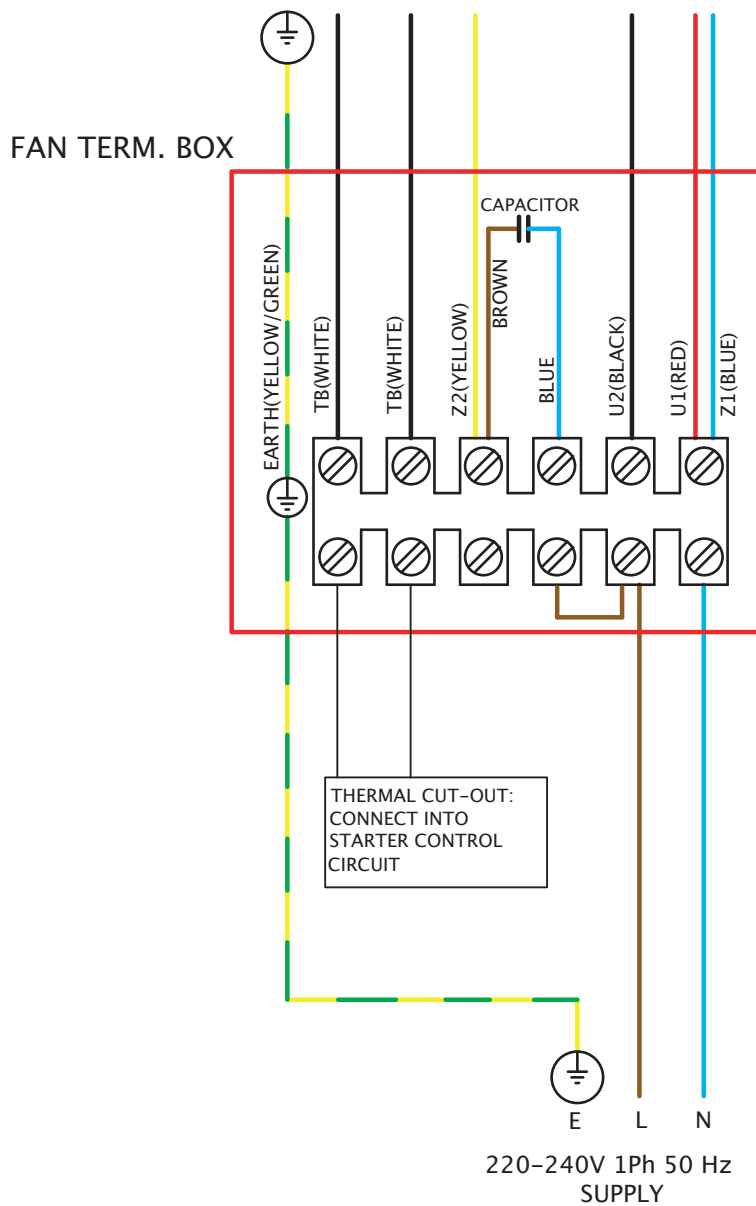

Wiring Diagrams

SKYFLOW SSMF 220V-240V SINGLE PHASE

FIXED SPEED CONNECTION

Wiring Diagrams

SKYFLOW SSMF 220V-240V SINGLE PHASE C/W EL31TK / EL61TK

VARIABLE SPEED CONNECTION CONTROLLER TYPES: 149-EL31TK 149-EL61TK

Wiring Diagrams

SKYFLOW SSMF 220V-240V SINGLE PHASE C/W TC

VARIABLE SPEED CONNECTION

CONTROLLER TYPES: 149-TC12
149-TC14
149-TC18
149-TC110

Wiring Diagrams

SKYFLOW SSMF 380V-440V THREE PHASE

FIXED SPEED CONNECTION

Wiring Diagrams

SKYFLOW SSMF 380V-440V THREE PHASE C/W TC

VARIABLE SPEED CONNECTION CONTROLLER TYPE: 149-TC33 149-TC35 149-TC310