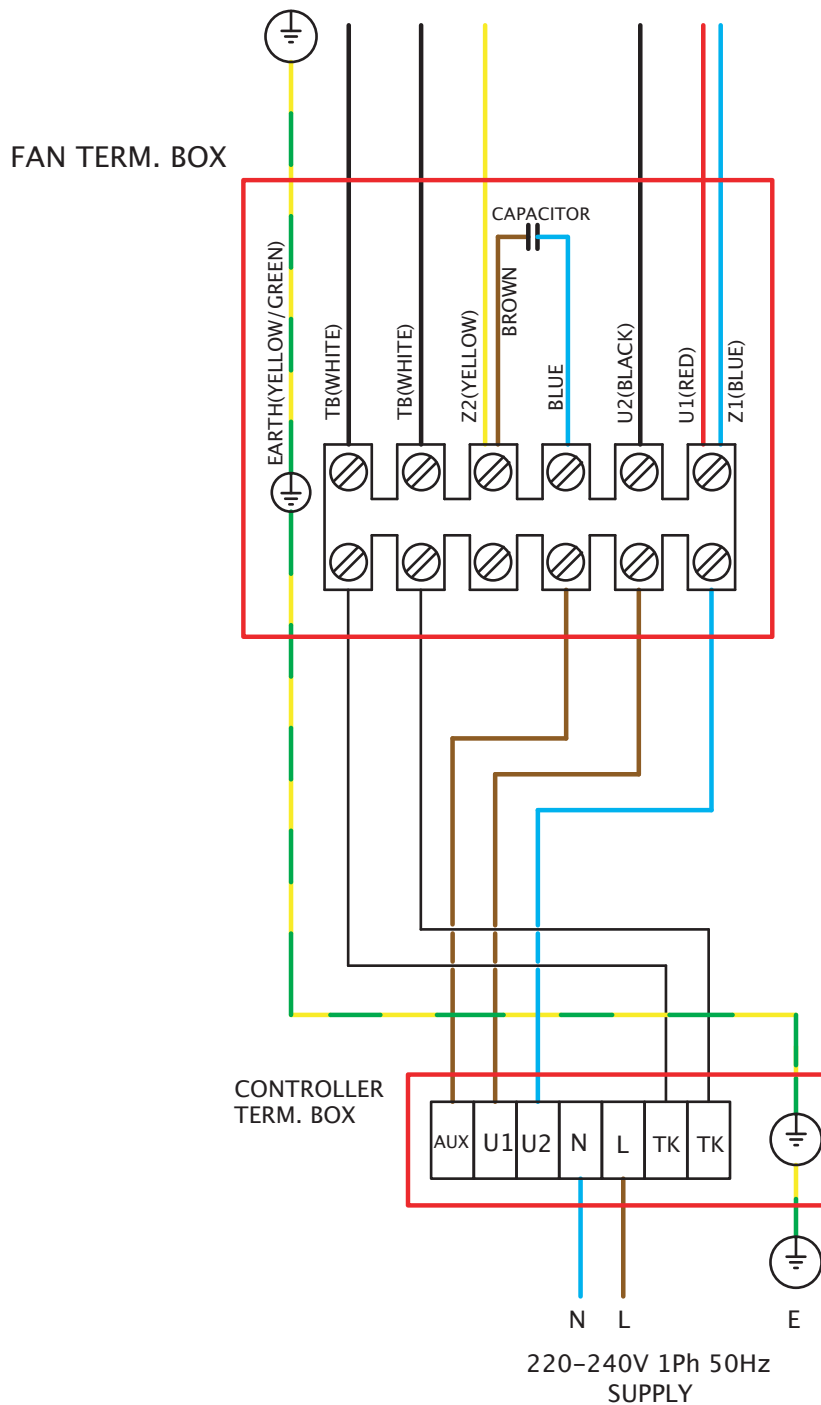

Wiring Diagrams

SKYFLOW SSMF 220V-240V SINGLE PHASE

FIXED SPEED CONNECTION

Wiring Diagrams

SKYFLOW SSMF 220V-240V SINGLE PHASE C/W EL31TK / EL61TK

VARIABLE SPEED CONNECTION CONTROLLER TYPES: 149-EL31TK 149-EL61TK

Wiring Diagrams

SKYFLOW SSMF 220V-240V SINGLE PHASE C/W TC

VARIABLE SPEED CONNECTION

CONTROLLER TYPES: 149-TC12
149-TC14
149-TC18
149-TC110

Wiring Diagrams

SKYFLOW SSMF 380V-440V THREE PHASE

FIXED SPEED CONNECTION

Wiring Diagrams

SKYFLOW SSMF 380V-440V THREE PHASE C/W TC

VARIABLE SPEED CONNECTION CONTROLLER TYPE: 149-TC33 149-TC35 149-TC310