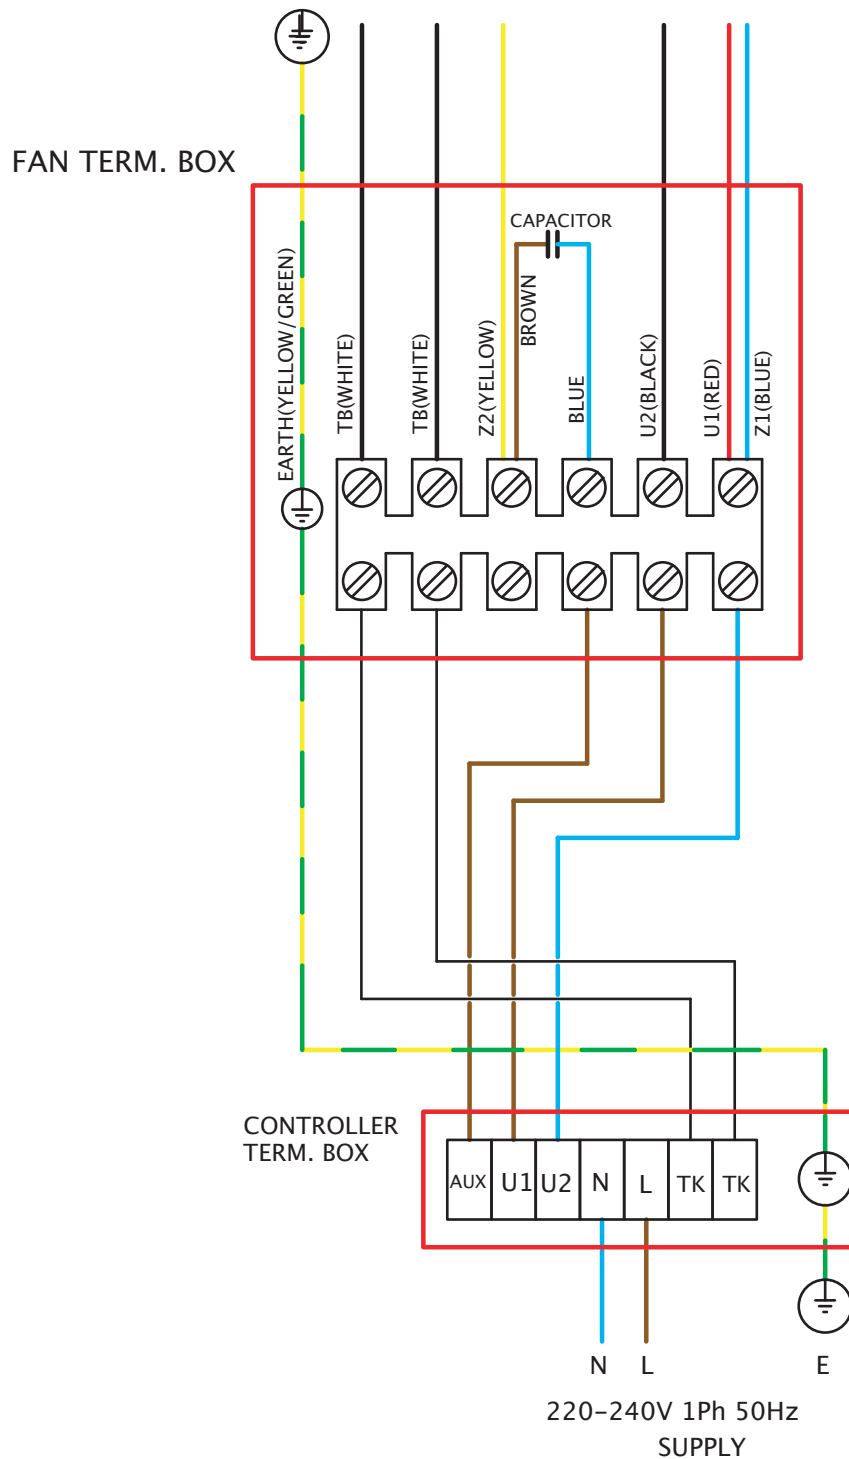

Wiring Diagrams

COMPACT SCP 220V-240V SINGLE PHASE C/W EL31TK / EL61TK

VARIABLE SPEED CONNECTION CONTROLLER TYPES: 149-EL31TK 149-EL61TK