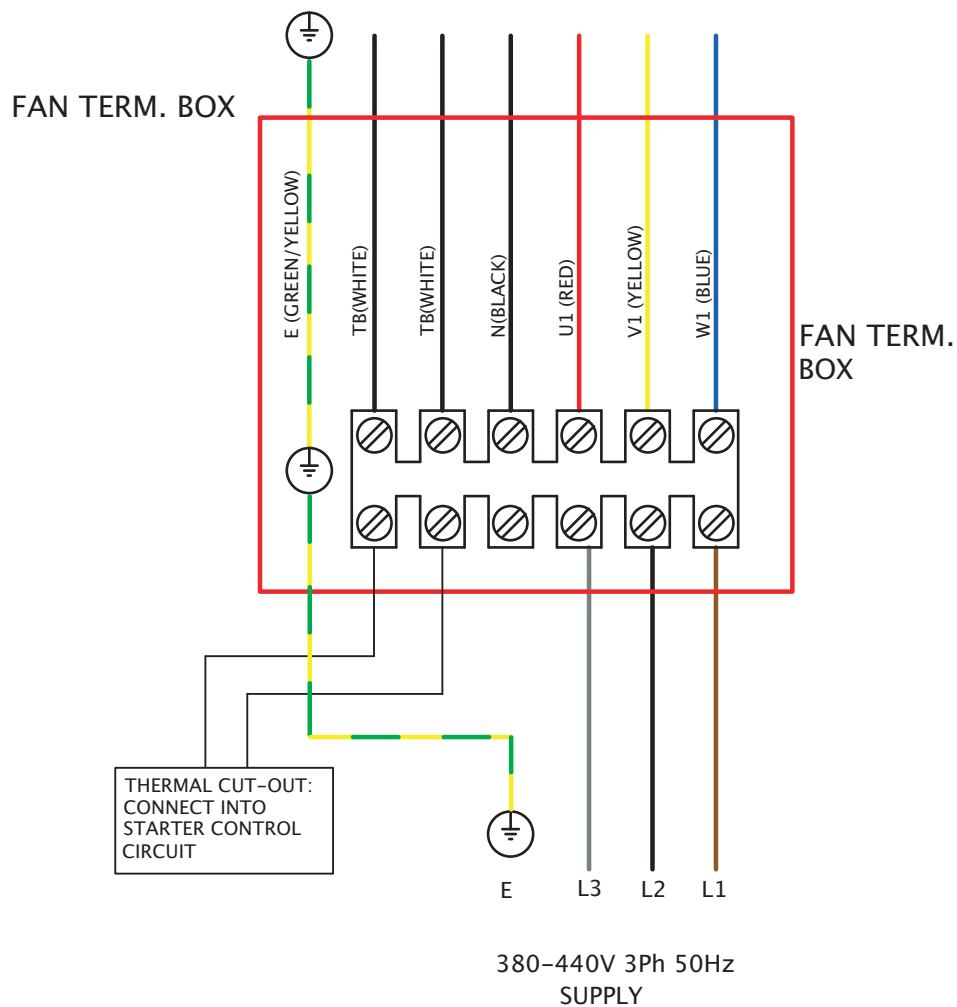

Wiring Diagrams

COMPACT SCP 380V-440V THREE PHASE

FIXED SPEED CONNECTION