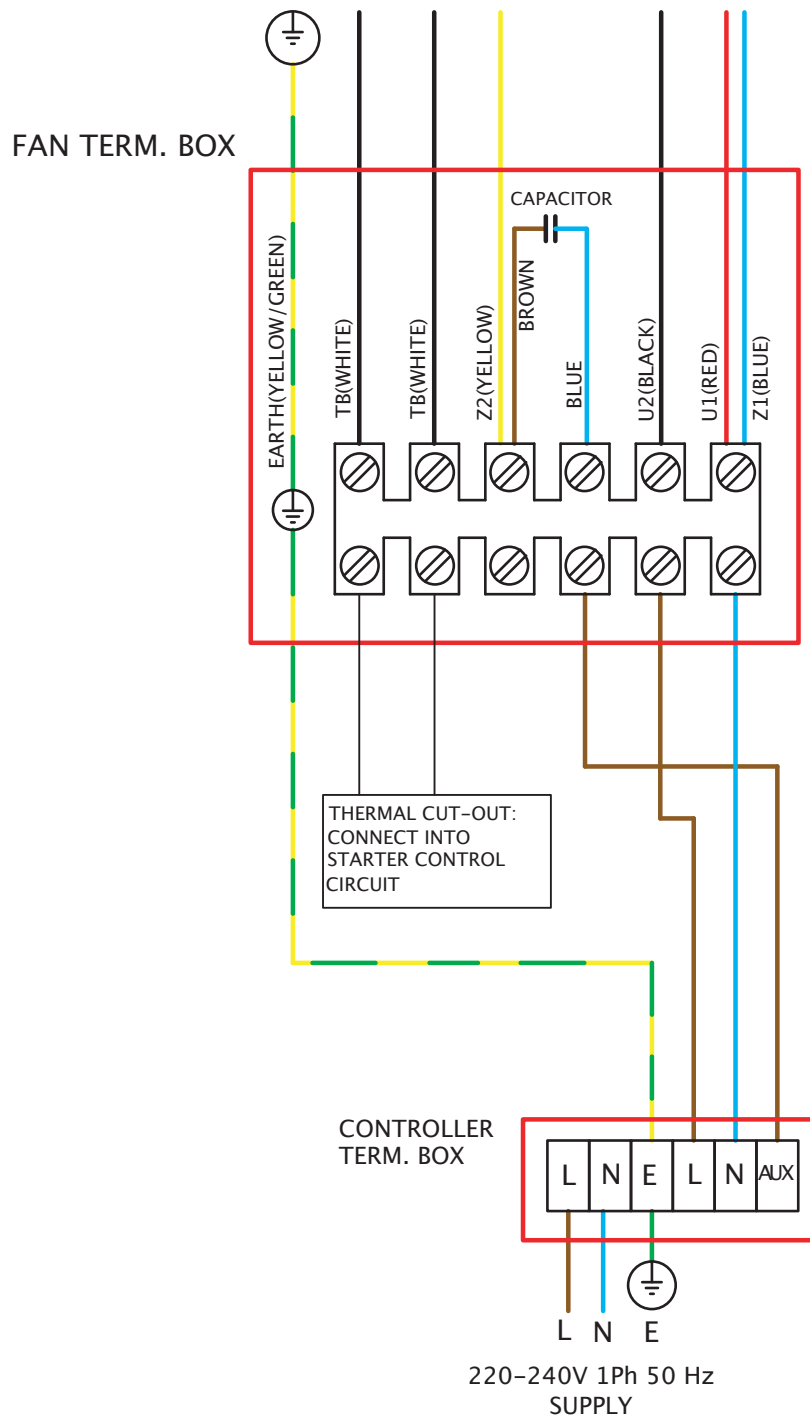

# Wiring Diagrams

### VARIABLE SPEED CONNECTION CONTROLLER TYPES: 149-EL31TK 149-EL61TK

### VARIABLE SPEED CONNECTION CONTROLLER TYPES: 149-TC12 149-TC14 149-TC18 149-TC110